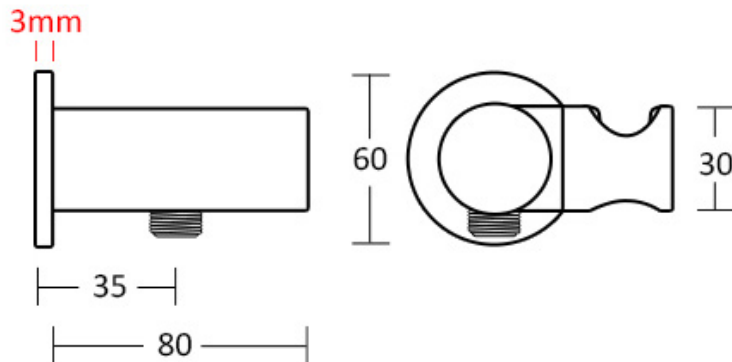

SPIN BRUSHED BRASS

Round Wall Elbow with Hand Shower Bracket

5
YEAR
WARRANTY

SPECIFICATIONS

Features	Shower Elbow with Hand Shower bracket and round cover plate
Material	Solid Brass construction with an industrial grade PVD (Physical Vapor Deposition) electro plate finish.
Code	RND90B-BB
Warranty	5 year replacement product or parts