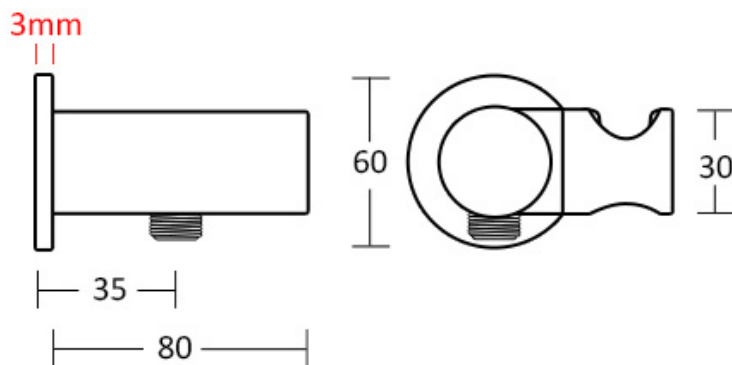

# SPIN BRUSHED NICKEL

Round Wall Elbow with Hand Shower Bracket

**5**  
YEAR  
WARRANTY

## SPECIFICATIONS

<b>Features</b>	Shower Elbow with Hand Shower bracket and round cover plate
<b>Material</b>	Solid Brass construction with a Brushed Nickel finish.
<b>Code</b>	RND90B-BN
<b>Warranty</b>	5 year replacement product or parts