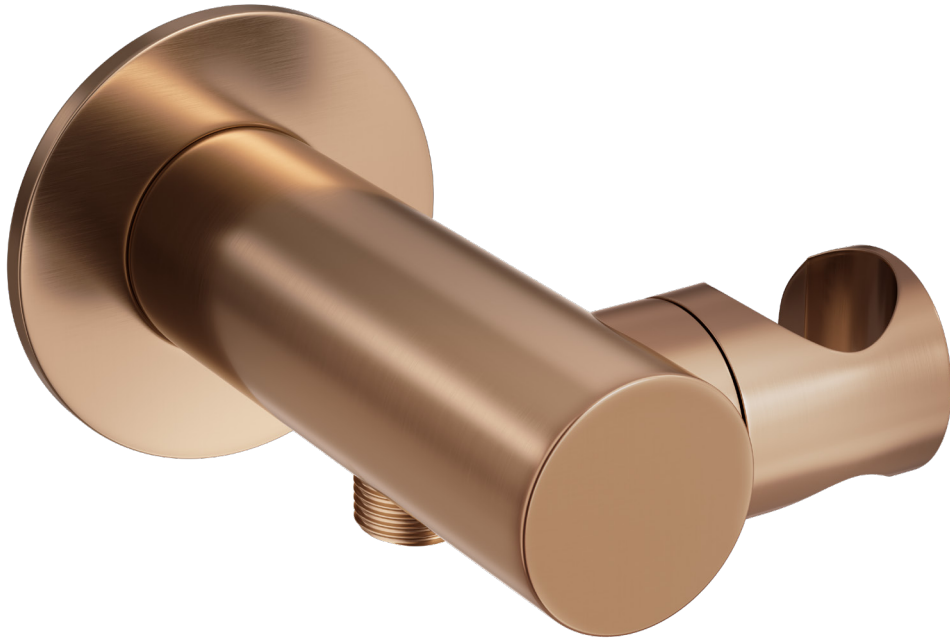

SPIN

Shower Elbow with Hand Shower Bracket Titanium Bronze

5
YEAR
WARRANTY

SPECIFICATIONS

Features	Shower Elbow with Hand Shower bracket and round cover plate
Material	Solid Brass Construction with a polished Titanium Bronze finish.
Code	RND90B-TB
Warranty	5 year replacement product or parts