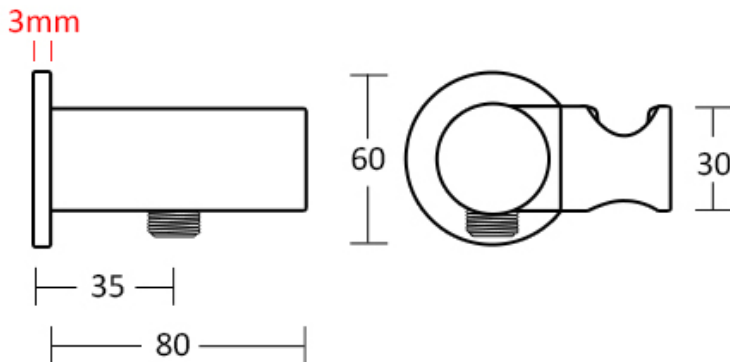

SPIN

Shower Elbow with Hand Shower Bracket Titanium Bronze

5
YEAR
WARRANTY

SPECIFICATIONS

Features	Shower Elbow with Hand Shower bracket and round cover plate
Material	Solid Brass Construction with a polished Titanium Bronze finish.
Code	RND90B-TB
Warranty	5 year replacement product or parts