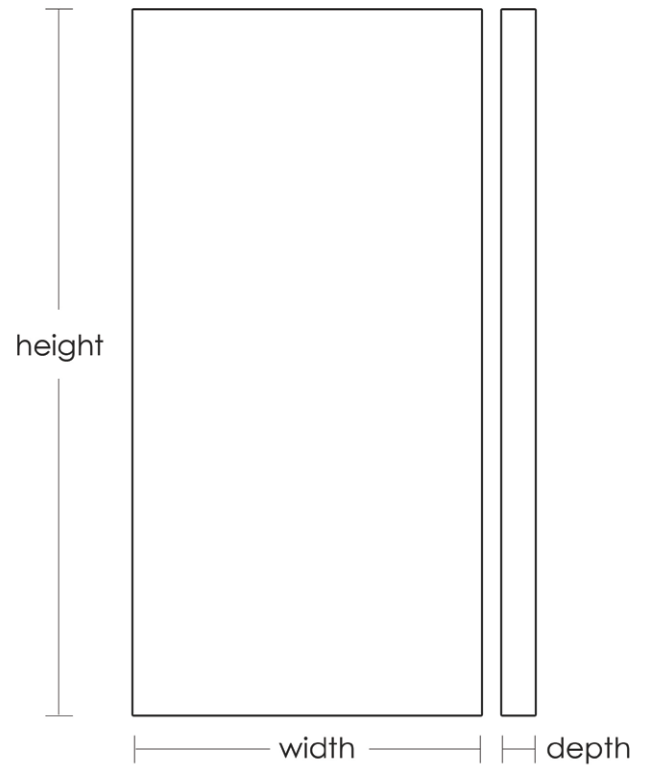

# FRAMELESS SHOWER PANELS

10mm Toughened Safety Glass

**2**  
YEAR  
WARRANTY

## SPECIFICATIONS

Toughened Safety Shower Glass Panels made to Australian Standards Code AS/NZS 2208:1996 Safety glazing materials in buildings.

**Fixing:** U-channel and clips sold separately

| CODE            | HEIGHT | WIDTH | DEPTH |
|-----------------|--------|-------|-------|
| SG10x400x2100   | 2100   | 400   | 10    |
| SG10x470x2100   | 2100   | 470   | 10    |
| SG10x500x2100   | 2100   | 500   | 10    |
| SG10x570x2100   | 2100   | 570   | 10    |
| SG10x600x2100   | 2100   | 600   | 10    |
| SG10x700x2100   | 2100   | 700   | 10    |
| SG10x800x2100   | 2100   | 800   | 10    |
| SG10x900x2100   | 2100   | 900   | 10    |
| SG10x1000x2100  | 2100   | 1000  | 10    |
| SG10x1100x2100  | 2100   | 1100  | 10    |
| SG10x1200x2100  | 2100   | 1200  | 10    |
| SG10 x1500x2100 | 2100   | 1500  | 10    |