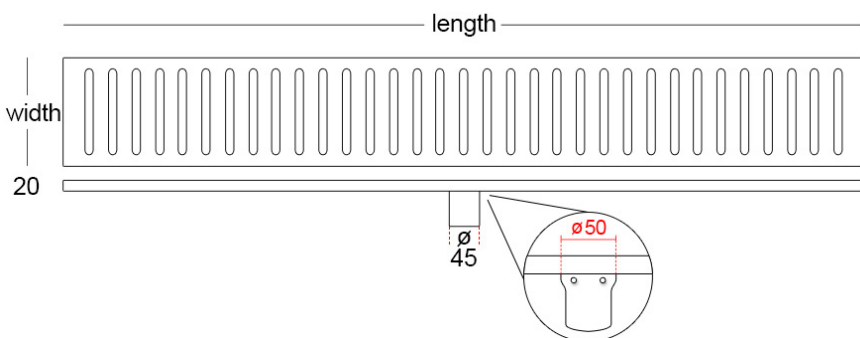

# PANZANO

Shower Grate (600-1800mm)

**5**  
YEAR  
WARRANTY

## SPECIFICATIONS

**Material** 316 Stainless Steel Construction  
**Finish** Polished  
**Waste Size** 50mm (tapering down to 45mm)  
**Warranty** 5 years replacement product or parts

### Size Chart

	Length	Width	Waste Outlet
<b>SG2-60080</b>	600	80	50
<b>SG2-90080</b>	900	80	50
<b>SG2-100080</b>	1000	80	50
<b>SG2-120080</b>	1200	80	50
<b>SG2-1500</b>	1500	100	50
<b>SG2-1800</b>	1800	100	50