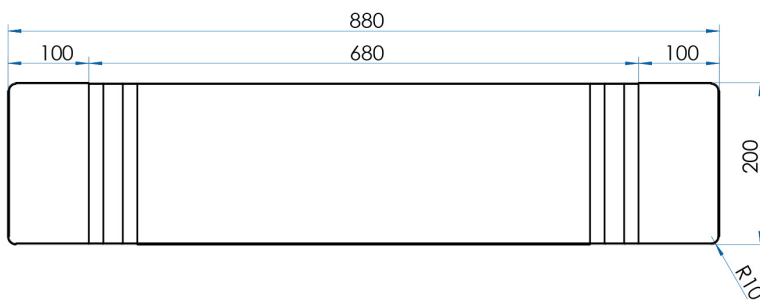

## SPECIFICATIONS

|                 |   |
|-----------------|---|
| <b>Size</b>     | 880x200mm   |
| <b>Depth</b>    | 43mm  |
| <b>Material</b> | Solid Surface with smooth, matte, scratch & chip resistant finish |
| <b>Weight</b>   | 4.5kg   |
| <b>Code</b>     | SL01-MW   |
| <b>Warranty</b> | 15 year replacement product<br>: 1 year labour                    |