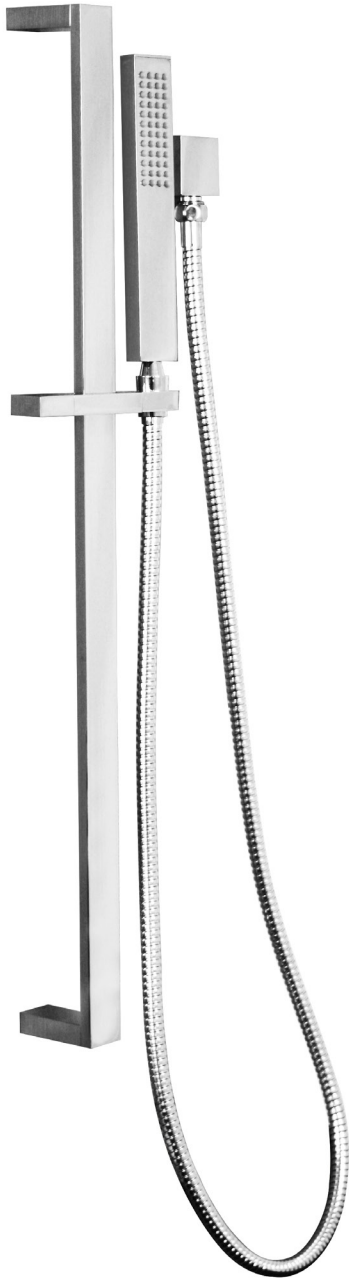

# SOUL

Hand Shower on Sliding Rail Chrome

**5**  
YEAR  
WARRANTY

## SPECIFICATIONS

<b>Water Consumption</b>	WELS 0 Star, 7.5 litres per minute
<b>Features</b>	1 function hand shower Solid brass fixings 1500mm double locking hose (Stainless Steel) & Wall Elbow included
<b>Material Code</b>	Chrome plated brass construction SOUL
<b>Warranty</b>	5 year replacement product or parts