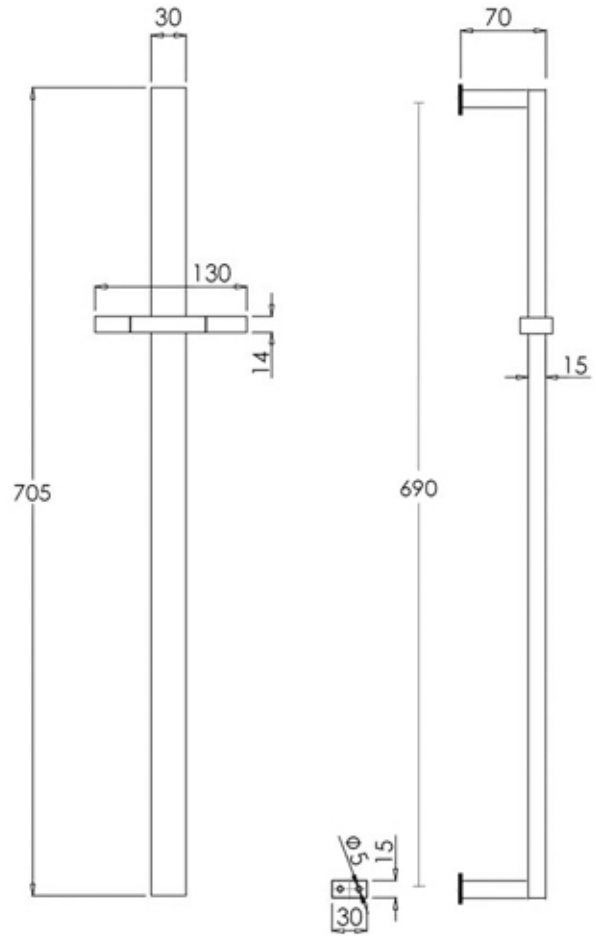

# SOUL

Hand Shower on Sliding Rail Chrome

**5**  
YEAR  
WARRANTY

## SPECIFICATIONS

<b>Water Consumption</b>	WELS 0 Star, 7.5 litres per minute
<b>Features</b>	1 function hand shower Solid brass fixings 1500mm double locking hose (Stainless Steel) & Wall Elbow included
<b>Material Code</b>	Chrome plated brass construction SOUL
<b>Warranty</b>	5 year replacement product or parts

**WaterMark**  
AS/NZS 3662  
LN023083  
Casa Lusso

**WATER RATING**  
www.waterrating.gov.au

**7.5** litres per minute

In accordance with AS/NZS 6400

Licence No. 0422

Casa Lusso Pty Ltd.

**CASA LUSO**

Due to our policy of continuous development, all designs and measurements are intended only as a guide and are subject to change without notice. Being hand made products they are subject to a size variance E&OE. This brochure is representative of the actual products at time of printing. Please confirm all particulars before purchase. Casa Lusso recommends having the product on site before commencing rough in.