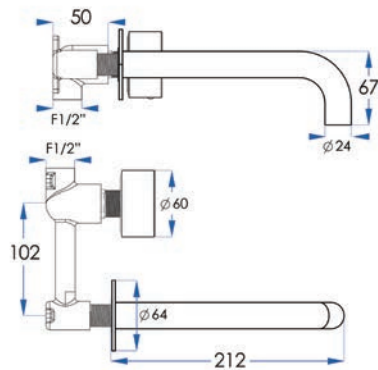

SPIN/MESH In Wall Progressive Mixer & 200mm Spout Set *
WELS 5 Star, 6 ltr/min
SP136-200-CH / SP136-200-MB / SP136-200-BB / SP136-200-BN
SPM136-200-CH / SPM136-200-MB / SPM136-200-BB / SPM136-200-BN

*Also available with 220mm Spout option