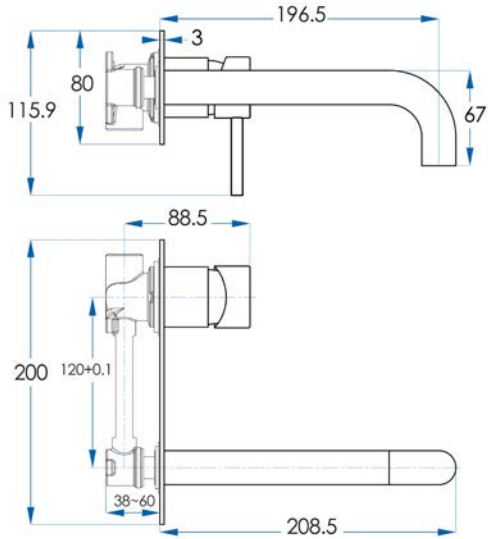

SPIN Gooseneck Sink Mixer
WELS 5 Star, 6 ltr/min
SP120-CH / SP120-MB / SP120-BB
SP120-BN / SP120-GM

SPIN In Wall Mixer Set
SP141-CH / SP141-MB / SP141-BB / SP141-BN

SPIN/MESH In Wall Top Assemblies Set
SP161-CH / SP161-MB / SP161-BB / SP161-BN
SPM161-CH / SPM161-MB / SPM161-BB / SPM161-BN

SPIN In Wall Basin/Bath Spout
SP090 -200-CH / SP090 -200-MB / SP090 -200-BB / SP090 -200-BN
SP090 -220-CH / SP090 -220-MB / SP090 -220-BB / SP090 -220-BN

60mm Dress Ring and Trouble Dome also available
Both parts Sold Separately