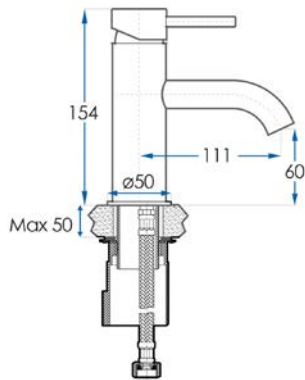

tapware

SPIN Basin Mixer
WELS 5 Star, 6 ltr/min
SP100-CH / SP100-MB / SP100-BB / SP100-BN