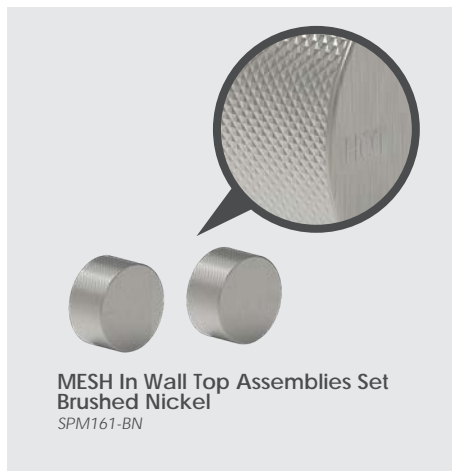

**SPIN In Wall Mixer Set
Brushed Nickel**
SP141-BN

**SPIN In Wall Top Assemblies Set
Brushed Nickel**
SP161-BN

**SPIN In Wall Separate Diverter Set
Brushed Nickel**
SP191-BN

MESH HANDLES - DESIGN IT YOUR WAY

All MESH Pin Handles Sold Separately

accessories

**SPIN Double Towel Rail
Brushed Nickel**
600mm / 750mm
SP48-600-BN / SP48-750-BN

**SPIN Robe Hook
Brushed Nickel**
SP54-BN

**SPIN Single Towel Rail
Brushed Nickel**
600mm / 750mm
SP24-600-BN / SP24-750-BN