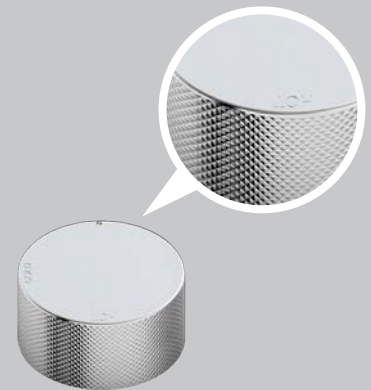

MESH Progressive Hob Mixer Set Chrome
SPM186-CH