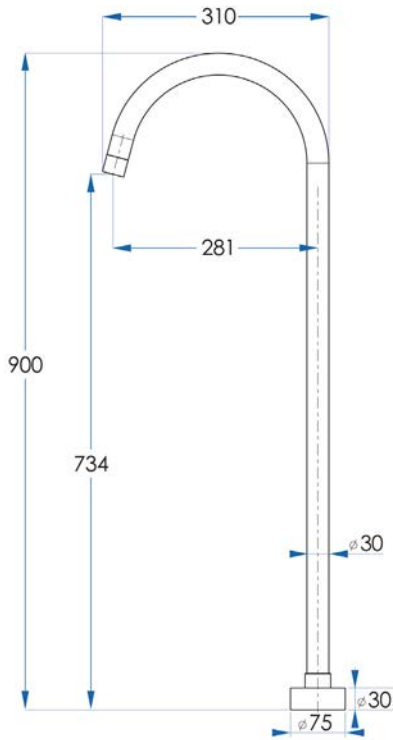

SPIN Freestanding Bath Spout
SP-FS02-CH / SP-FS02-MB / SP-FS02-BB / SP-FS02-BN