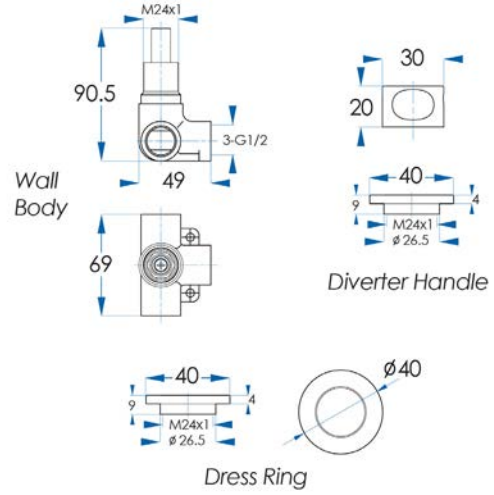

SPIN Gooseneck Sink Mixer
WELS 5 Star, 6 ltr/min
SP120-CH / SP120-MB / SP120-BB
SP120-BN / SP120-GM

SPIN In Wall Mixer Set
SP141-CH / SP141-MB / SP141-BB / SP141-BN

SPIN/MESH In Wall Top Assemblies Set
SP161-CH / SP161-MB / SP161-BB / SP161-BN
SPM161-CH / SPM161-MB / SPM161-BB / SPM161-BN

SPIN In Wall Basin/Bath Spout
SP090 -200-CH / SP090 -200-MB / SP090 -200-BB / SP090 -200-BN
SP090 -220-CH / SP090 -220-MB / SP090 -220-BB / SP090 -220-BN

60mm Dress Ring and Trouble Dome also available
Both parts Sold Separately