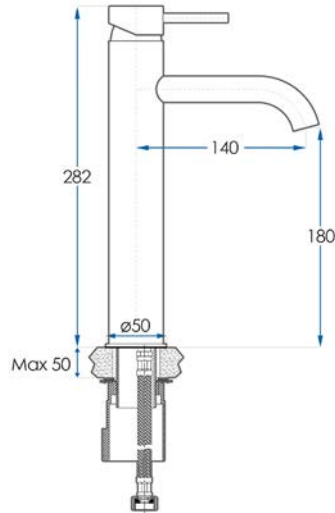

SPIN Tall Basin Mixer
WELS 5 Star, 6 ltr/min
SP110-CH / SP110-MB / SP110-BB / SP110-BN