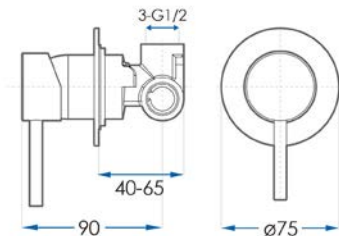

SPIN In Wall Mixer Set
SP141-CH / SP141-MB / SP141-BB / SP141-BN