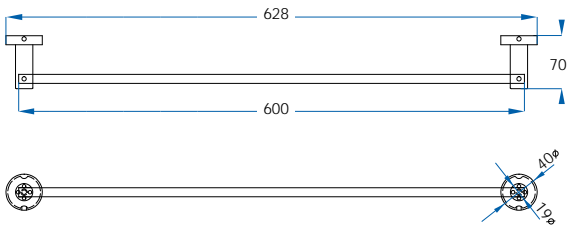

accessories

SPIN Single Towel Rail 600mm
SP24-600-CH / SP24-600-MB / SP24-600-BB / SP24-600-BN