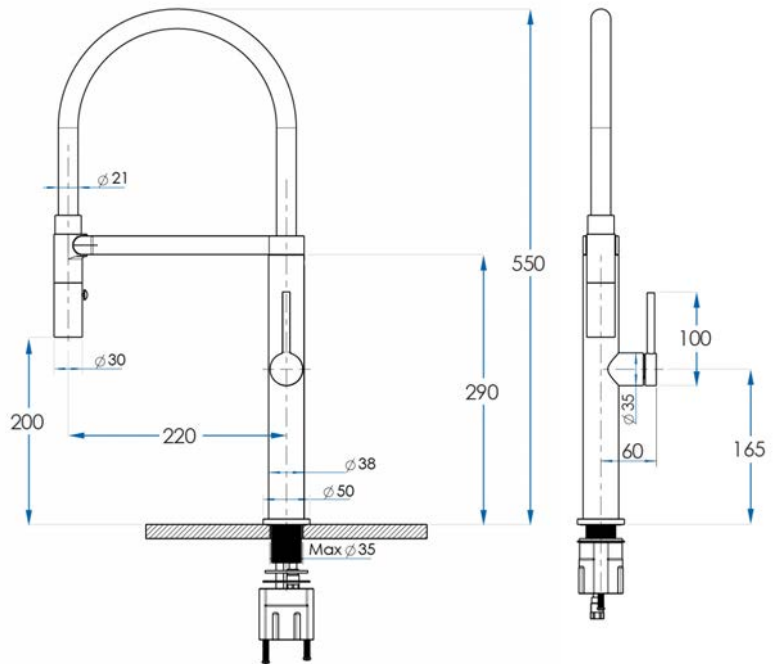

SPIN Pull Down Sink Mixer
WELS 6 Star, 4.5 ltr/min
62025-BN / 62025-MB