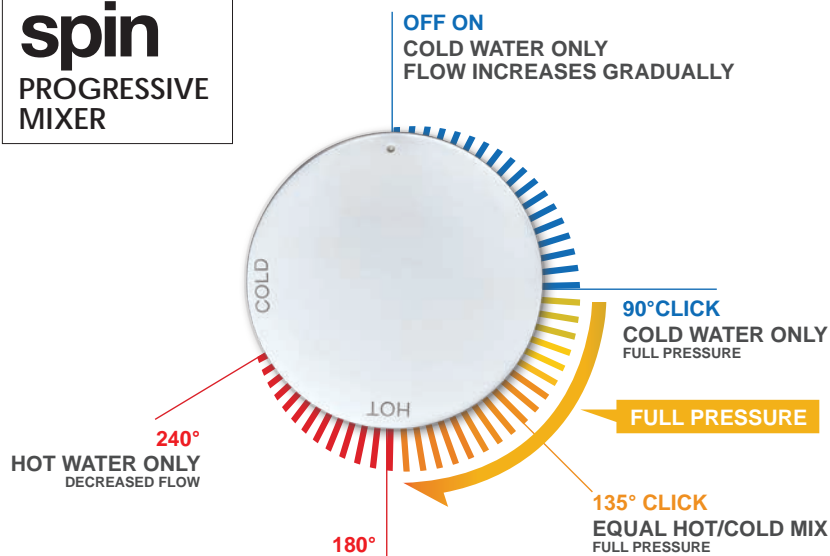

spin progressive

Architectural tapware that provides the perfect balance between technological innovation and quality engineering.

This compact progressive mixer allows you to precisely control the water flow and temperature simultaneously in just one movement. Suitable for new installations or retro-fit tapware upgrades, the placement options are endless; whether side by side or vertically stacked, it's completely up to you!

SPIN Progressive incorporates the German engineered Flühs cartridge to deliver incredible energy and water saving benefits. Beginning in a low pressure, cold position, turning the dial increases the water pressure and introduces warm water until hot water flows at the final position.

Featuring premium finishes and a lifetime cartridge warranty, SPIN Progressive range is the perfect addition to any contemporary bathroom renovation.

hbj Highgrove Bathrooms