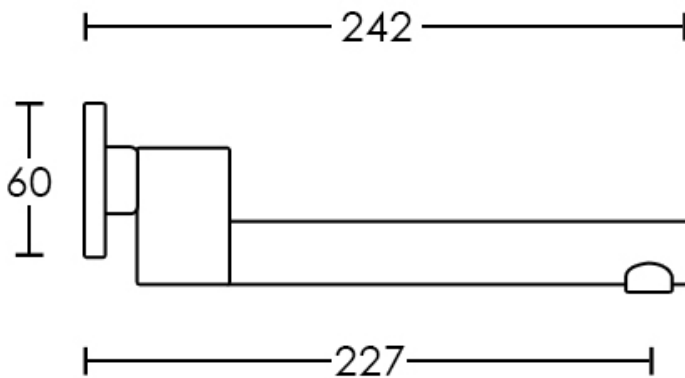

SPIN

In Wall Swivel Spout Chrome 240mm

7
YEAR
WARRANTY

WaterMark
AS/NZS 3718
LN030023
Casa Lusso

SPECIFICATIONS

Material	Chrome Plated Solid Brass Construction
Includes	Spout only
Code	SP240-CH
Warranty	7 Year replacement product and parts: 1 Year parts & labour