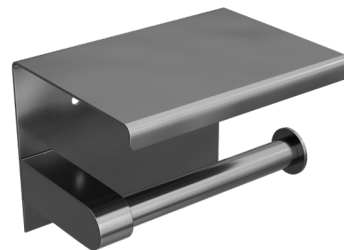

SPIN

Toilet Roll Holder with Shelf

7
YEAR
WARRANTY

Polished Stainless Steel

Brushed Nickel

Brushed Brass

Gunmetal

CODE	FINISH
SP55-BB	Brushed Brass
SP55-BN	Brushed Nickel
SP55-GM	Gunmetal
SP55-PS	Polished Stainless Steel

SPECIFICATIONS

Material	Stainless Steel
Includes	Toilet Roll Holder, Concealed Fixing, Allen Key
Warranty	7 year replacement product and parts

CASA LUSO

Due to our policy of continuous development, all designs and measurements are intended only as a guide and are subject to change without notice. Being hand made products they are subject to a size variance E&OE. This brochure is representative of the actual products at time of printing. Please confirm all particulars before purchase. Casa Lusso recommends having the product on site before commencing rough in.