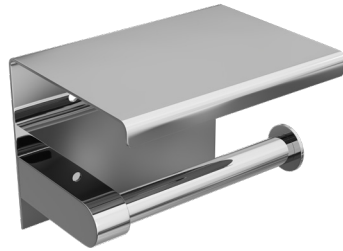

SPIN

Toilet Roll Holder with Shelf

7
YEAR
WARRANTY

Polished Stainless Steel

Brushed Nickel

Brushed Brass

Gunmetal

CODE	FINISH
SP55-BB	Brushed Brass
SP55-BN	Brushed Nickel
SP55-GM	Gunmetal
SP55-PS	Polished Stainless Steel

SPECIFICATIONS

Material	Stainless Steel
Includes	Toilet Roll Holder, Concealed Fixing, Allen Key
Warranty	7 year replacement product and parts

CASA LUSO

Due to our policy of continuous development, all designs and measurements are intended only as a guide and are subject to change without notice. Being hand made products they are subject to a size variance E&OE. This brochure is representative of the actual products at time of printing. Please confirm all particulars before purchase. Casa Lusso recommends having the product on site before commencing rough in.