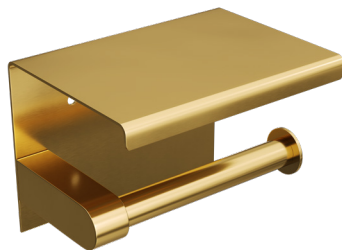

SPIN

Toilet Roll Holder with Shelf

7
YEAR
WARRANTY

Polished Stainless Steel

Brushed Nickel

Brushed Brass

Gunmetal

CODE	FINISH
SP55-BB	Brushed Brass
SP55-BN	Brushed Nickel
SP55-GM	Gunmetal
SP55-PS	Polished Stainless Steel

SPECIFICATIONS

Material	Stainless Steel
Includes	Toilet Roll Holder, Concealed Fixing, Allen Key
Warranty	7 year replacement product and parts

CASA LUSO

Due to our policy of continuous development, all designs and measurements are intended only as a guide and are subject to change without notice. Being hand made products they are subject to a size variance E&OE. This brochure is representative of the actual products at time of printing. Please confirm all particulars before purchase. Casa Lusso recommends having the product on site before commencing rough in.