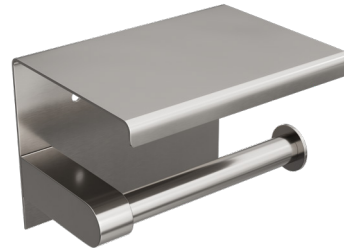

SPIN

Toilet Roll Holder with Shelf

7
YEAR
WARRANTY

Polished Stainless Steel

Brushed Nickel

Brushed Brass

Gunmetal

CODE	FINISH
SP55-BB	Brushed Brass
SP55-BN	Brushed Nickel
SP55-GM	Gunmetal
SP55-PS	Polished Stainless Steel

SPECIFICATIONS

Material	Stainless Steel
Includes	Toilet Roll Holder, Concealed Fixing, Allen Key
Warranty	7 year replacement product and parts

CASA LUSO

Due to our policy of continuous development, all designs and measurements are intended only as a guide and are subject to change without notice. Being hand made products they are subject to a size variance E&OE. This brochure is representative of the actual products at time of printing. Please confirm all particulars before purchase. Casa Lusso recommends having the product on site before commencing rough in.