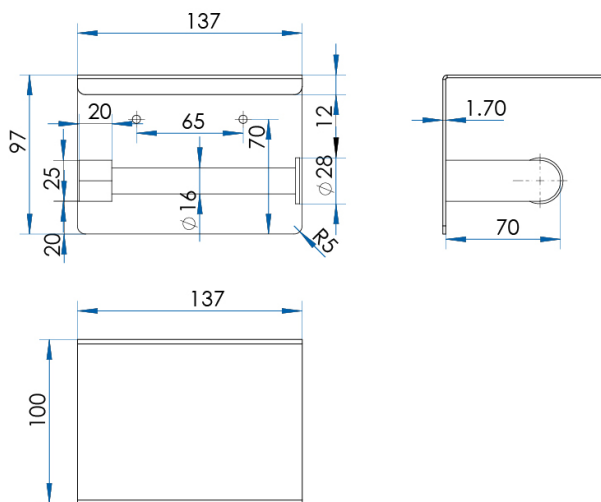

SPIN

Toilet Roll Holder with Shelf

7
YEAR
WARRANTY

Polished Stainless Steel

Brushed Nickel

Brushed Brass

Gunmetal

CODE	FINISH
SP55-BB	Brushed Brass
SP55-BN	Brushed Nickel
SP55-GM	Gunmetal
SP55-PS	Polished Stainless Steel