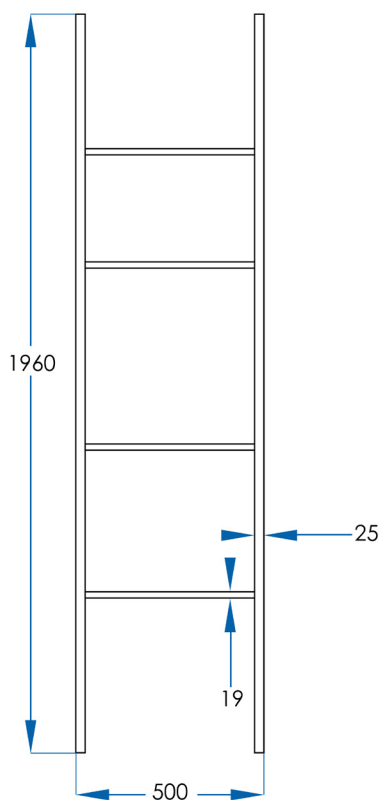

Chrome

Matte Black

SPECIFICATIONS

Size	1960x500mm
Material	304 Stainless Steel
Finishes	Chrome/Matte Black
Installation	Wall Mount
Code	SP61/SP61MB
Warranty	7 Year replacement product and parts

CASA LUSO

Due to our policy of continuous development, all designs and measurements are intended only as a guide and are subject to change without notice. Being hand made products they are subject to a size variance E&OE. This brochure is representative of the actual products at time of printing. Please confirm all particulars before purchase. Casa Lusso recommends having the product on site before commencing rough in.