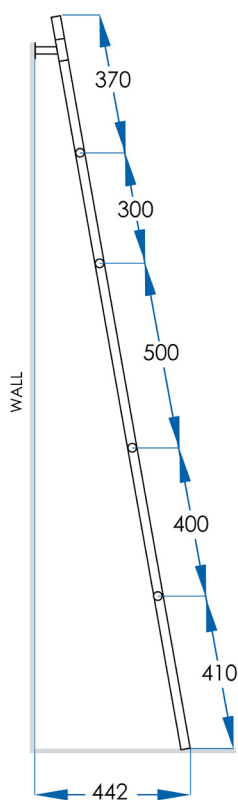

Chrome

Matte Black

SPECIFICATIONS

Size	1960x500mm
Material	304 Stainless Steel
Finishes	Chrome/Matte Black
Installation	Wall Mount
Code	SP61/SP61MB
Warranty	7 Year replacement product and parts

CASA LUSO

Due to our policy of continuous development, all designs and measurements are intended only as a guide and are subject to change without notice. Being hand made products they are subject to a size variance E&OE. This brochure is representative of the actual products at time of printing. Please confirm all particulars before purchase. Casa Lusso recommends having the product on site before commencing rough in.