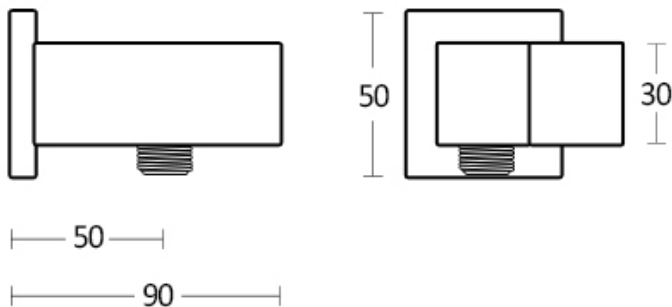

QUADRA

Square Shower Elbow with Hand Shower Bracket Chrome

5
YEAR
WARRANTY

SPECIFICATIONS

Features	Shower Elbow with Hand Shower bracket and square cover plate
Material	High Quality Chrome Plated Solid Brass Construction
Code	SQ90B-CH
Warranty	5 year replacement product or parts