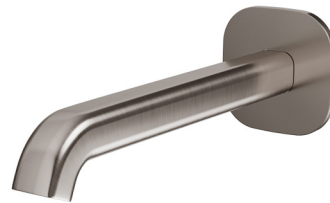

SYMMETRY

Wall Bath Spout 180mm

7
YEAR
WARRANTY

Polished Stainless Steel

Brushed Nickel

Champagne Gold

Gunmetal

Titanium Bronze

CODE	FINISH
SYM090-180-PS	Polished Stainless Steel
SYM090-180-BN	Brushed Nickel
SYM090-180-CG	Champagne Gold
SYM090-180-GM	Gunmetal
SYM090-180-TB	Titanium Bronze

SPECIFICATIONS

Water Consumption	WELS 6 Star, 4.5 litres per minute
Material	304 Stainless Steel
Includes	Spout and Back Plate.
Warranty	7 year replacement product and parts 1 year labour