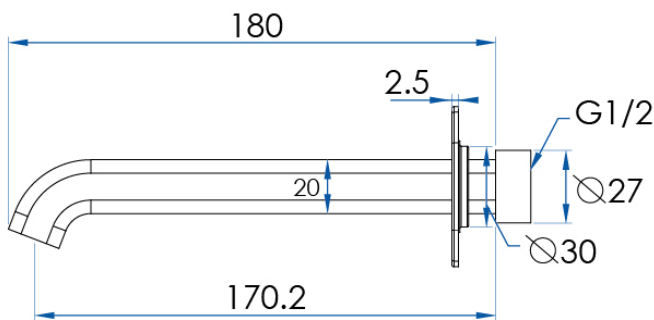

SYMMETRY

Wall Bath Spout 180mm

7
YEAR
WARRANTY

Polished Stainless Steel

Brushed Nickel

Champagne Gold

Gunmetal

Titanium Bronze

CODE	FINISH
SYM090-180-PS	Polished Stainless Steel
SYM090-180-BN	Brushed Nickel
SYM090-180-CG	Champagne Gold
SYM090-180-GM	Gunmetal
SYM090-180-TB	Titanium Bronze

SPECIFICATIONS

Water Consumption	WELS 6 Star, 4.5 litres per minute
Material	304 Stainless Steel
Includes	Spout and Back Plate.
Warranty	7 year replacement product and parts 1 year labour