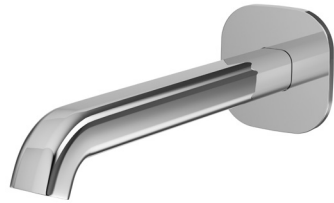

SYMMETRY

Wall Bath Spout 180mm

7
YEAR
WARRANTY

Polished Stainless Steel

Brushed Nickel

Champagne Gold

Gunmetal

Titanium Bronze

CODE	FINISH
SYM090-180-PS	Polished Stainless Steel
SYM090-180-BN	Brushed Nickel
SYM090-180-CG	Champagne Gold
SYM090-180-GM	Gunmetal
SYM090-180-TB	Titanium Bronze

SPECIFICATIONS

Water Consumption	WELS 6 Star, 4.5 litres per minute
Material	304 Stainless Steel
Includes	Spout and Back Plate.
Warranty	7 year replacement product and parts 1 year labour