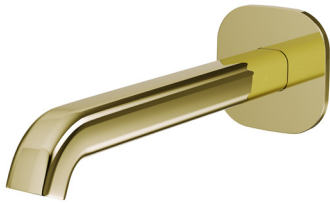

SYMMETRY

Wall Bath Spout 180mm

7
YEAR
WARRANTY

Polished Stainless Steel

Brushed Nickel

Champagne Gold

Gunmetal

Titanium Bronze

CODE	FINISH
SYM090-180-PS	Polished Stainless Steel
SYM090-180-BN	Brushed Nickel
SYM090-180-CG	Champagne Gold
SYM090-180-GM	Gunmetal
SYM090-180-TB	Titanium Bronze

SPECIFICATIONS

Water Consumption	WELS 6 Star, 4.5 litres per minute
Material	304 Stainless Steel
Includes	Spout and Back Plate.
Warranty	7 year replacement product and parts 1 year labour