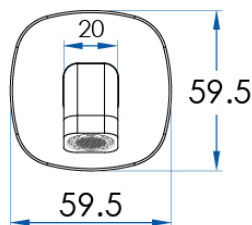

SYMMETRY

Wall Bath Spout 180mm

7
YEAR
WARRANTY

Polished Stainless Steel

Brushed Nickel

Champagne Gold

Gunmetal

Titanium Bronze

CODE	FINISH
SYM090-180-PS	Polished Stainless Steel
SYM090-180-BN	Brushed Nickel
SYM090-180-CG	Champagne Gold
SYM090-180-GM	Gunmetal
SYM090-180-TB	Titanium Bronze

SPECIFICATIONS

Water Consumption	WELS 6 Star, 4.5 litres per minute
Material	304 Stainless Steel
Includes	Spout and Back Plate.
Warranty	7 year replacement product and parts 1 year labour