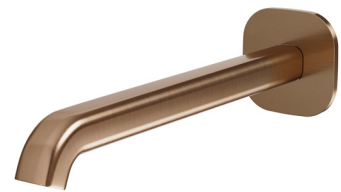

# SYMMETRY

Wall Bath Spout 220mm

**7**  
YEAR  
WARRANTY

Polished Stainless Steel

Brushed Nickel

Champagne Gold

Gunmetal

Titanium Bronze

**Lead Free**

AS 3718  
WM 30023  
CASA LUSSO

CODE	FINISH
SYM090-220-PS	Polished Stainless Steel
SYM090-220-BN	Brushed Nickel
SYM090-220-CG	Champagne Gold
SYM090-220-GM	Gunmetal
SYM090-220-TB	Titanium Bronze

## SPECIFICATIONS

<b>Material</b>	304 Stainless Steel
<b>Includes</b>	Spout and Back Plate.
<b>Warranty</b>	7 year replacement product and parts 1 year labour

**CASA LUSSO**

Due to our policy of continuous development, all designs and measurements are intended only as a guide and are subject to change without notice. Being hand made products they are subject to a size variance E&OE. This brochure is representative of the actual products at time of printing. Please confirm all particulars before purchase. Casa Lusso recommends having the product on site before commencing rough in.