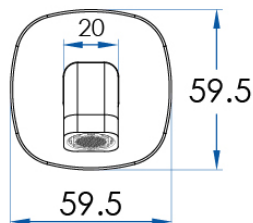

# SYMMETRY

Wall Bath Spout 220mm

**7**  
YEAR  
WARRANTY

Polished Stainless Steel

Brushed Nickel

Champagne Gold

Gunmetal

Titanium Bronze

## SPECIFICATIONS

<b>Material</b>	304 Stainless Steel
<b>Includes</b>	Spout and Back Plate.
<b>Warranty</b>	7 year replacement product and parts 1 year labour

**CASA LUSSO**

Due to our policy of continuous development, all designs and measurements are intended only as a guide and are subject to change without notice. Being hand made products they are subject to a size variance E&OE. This brochure is representative of the actual products at time of printing. Please confirm all particulars before purchase. Casa Lusso recommends having the product on site before commencing rough in.