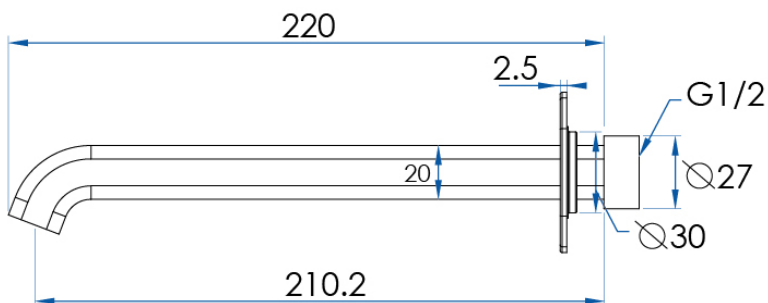

# SYMMETRY

Wall Bath Spout 220mm

**7**  
YEAR  
WARRANTY

Polished Stainless Steel

Brushed Nickel

Champagne Gold

Gunmetal

Titanium Bronze

## SPECIFICATIONS

<b>Material</b>	304 Stainless Steel
<b>Includes</b>	Spout and Back Plate.
<b>Warranty</b>	7 year replacement product and parts 1 year labour

**CASA LUSSO**

Due to our policy of continuous development, all designs and measurements are intended only as a guide and are subject to change without notice. Being hand made products they are subject to a size variance E&OE. This brochure is representative of the actual products at time of printing. Please confirm all particulars before purchase. Casa Lusso recommends having the product on site before commencing rough in.