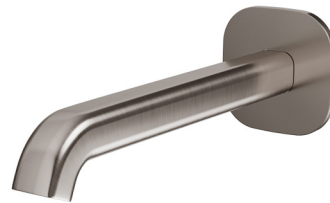

# SYMMETRY

Wall Bath Spout 220mm

**7**  
YEAR  
WARRANTY

Polished Stainless Steel

Brushed Nickel

Champagne Gold

Gunmetal

Titanium Bronze

**Lead Free**

AS 3718  
WM 30023  
CASA LUSSO

CODE	FINISH
SYM090-220-PS	Polished Stainless Steel
SYM090-220-BN	Brushed Nickel
SYM090-220-CG	Champagne Gold
SYM090-220-GM	Gunmetal
SYM090-220-TB	Titanium Bronze

## SPECIFICATIONS

<b>Material</b>	304 Stainless Steel
<b>Includes</b>	Spout and Back Plate.
<b>Warranty</b>	7 year replacement product and parts 1 year labour

**CASA LUSSO**

Due to our policy of continuous development, all designs and measurements are intended only as a guide and are subject to change without notice. Being hand made products they are subject to a size variance E&OE. This brochure is representative of the actual products at time of printing. Please confirm all particulars before purchase. Casa Lusso recommends having the product on site before commencing rough in.