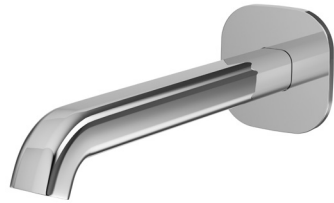

# SYMMETRY

Wall Bath Spout 220mm

**7**  
YEAR  
WARRANTY

Polished Stainless Steel

Brushed Nickel

Champagne Gold

Gunmetal

Titanium Bronze

**Lead Free**

AS 3718  
WM 30023  
CASA LUSSO

CODE	FINISH
SYM090-220-PS	Polished Stainless Steel
SYM090-220-BN	Brushed Nickel
SYM090-220-CG	Champagne Gold
SYM090-220-GM	Gunmetal
SYM090-220-TB	Titanium Bronze

## SPECIFICATIONS

<b>Material</b>	304 Stainless Steel
<b>Includes</b>	Spout and Back Plate.
<b>Warranty</b>	7 year replacement product and parts 1 year labour

**CASA LUSSO**

Due to our policy of continuous development, all designs and measurements are intended only as a guide and are subject to change without notice. Being hand made products they are subject to a size variance E&OE. This brochure is representative of the actual products at time of printing. Please confirm all particulars before purchase. Casa Lusso recommends having the product on site before commencing rough in.