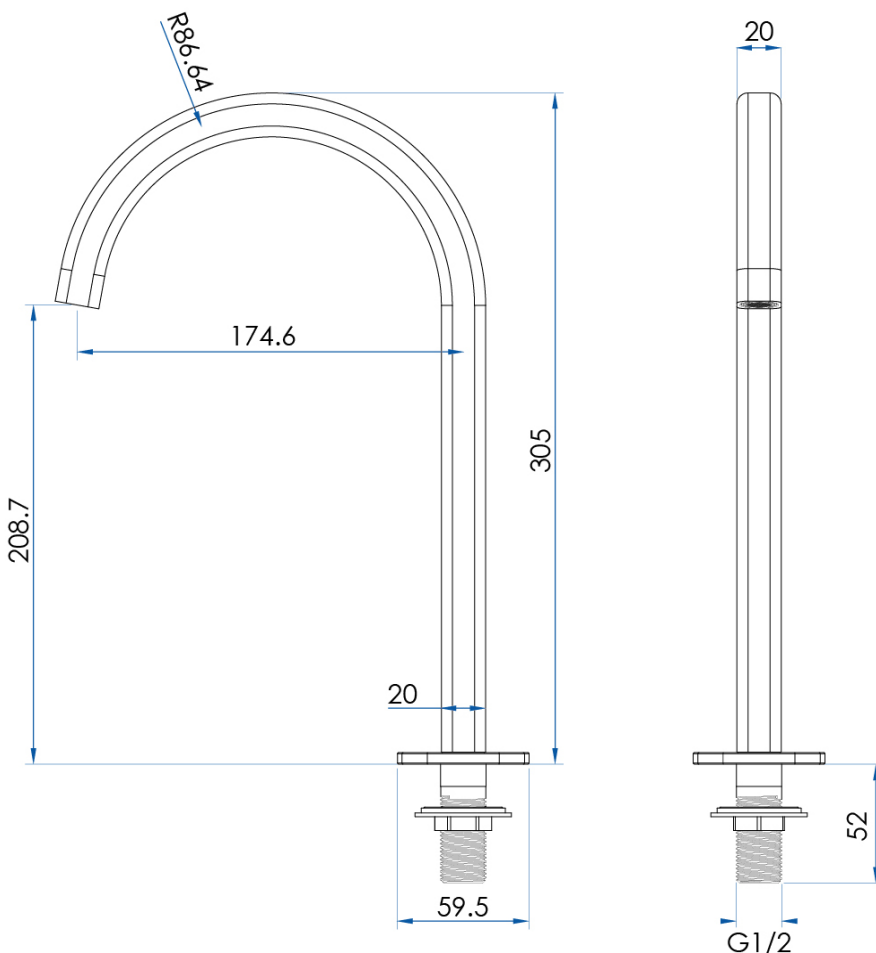

SYMMETRY

Swivel Hob Spout 175mm

7
YEAR
WARRANTY

Polished
Stainless Steel

Brushed Nickel

Champagne Gold

Gunmetal

Titanium Bronze

Brushed
Champagne Gold

Lead Free
AS 3718
WM 30023
CASA LUSO

SPECIFICATIONS

Water Consumption	WELS 6 Star, 4.5 litres per minute
Material	304 Stainless Steel
Includes	Spout Only
Warranty	7 year replacement product and parts 1 year labour