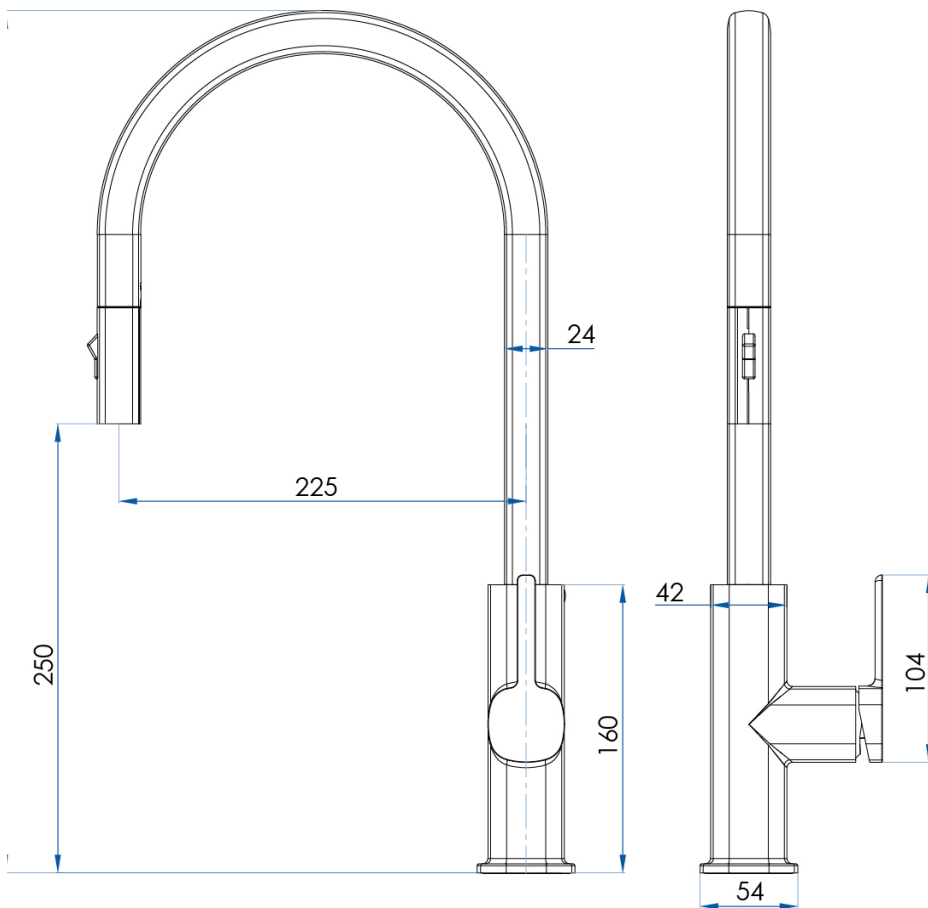

SYMMETRY

Pull Out Sink Mixer

15
YEAR
WARRANTY

Polished Stainless Steel

Brushed Nickel

Champagne Gold

Gunmetal

Titanium Bronze

Lead Free
AS 3718
WM 30023
CASA LUSO

CODE	FINISH
SYM121-PS	Polished Stainless Steel
SYM121-BN	Brushed Nickel
SYM121-CG	Champagne Gold
SYM121-GM	Gunmetal
SYM121-TB	Titanium Bronze

SPECIFICATIONS

Water Consumption	WELS 6 Star, 4.5 litres per minute
Material	304 Stainless Steel
Includes	x1 Tap, x2 300mm flexi tails and fixing kit
Warranty	15 year ceramic cartridge replacement only 7 year replacement product and parts 1 year labour