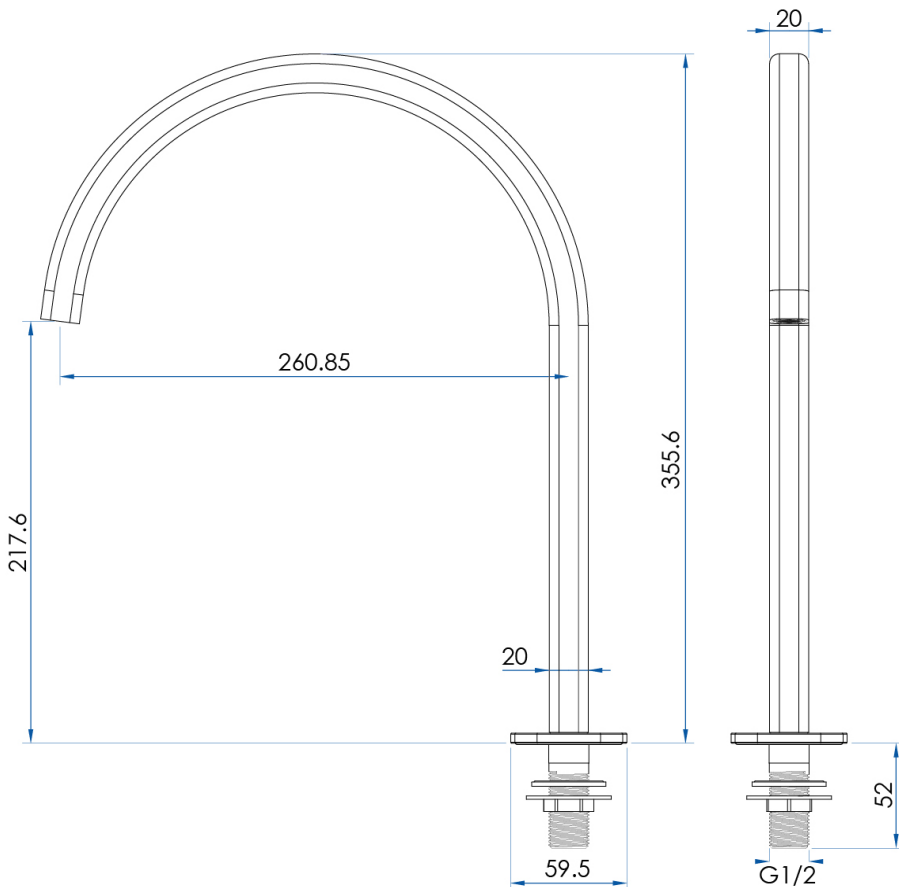

# SYMMETRY

Swivel Hob Spout 260mm

**7**  
YEAR  
WARRANTY

Polished Stainless Steel

Brushed Nickel

Champagne Gold

Gunmetal

Titanium Bronze

## SPECIFICATIONS

<b>Water Consumption</b>	WELS 6 Star, 4.5 litres per minute
<b>Material</b>	304 Stainless Steel
<b>Includes</b>	Spout Only
<b>Warranty</b>	7 year replacement product and parts 1 year labour