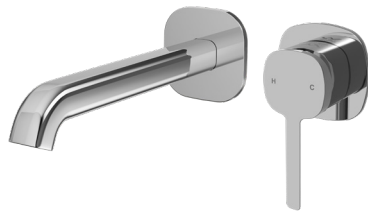

SYMMETRY

In-Wall Mixer & 180mm Spout Kit with Individual Wall Plate

15
YEAR
WARRANTY

Polished Stainless Steel

Brushed Nickel

Champagne Gold

Gunmetal

Titanium Bronze

Lead Free

AS 3718
WM 30023
CASA LUSSO

The more stars the more water efficient

WATER RATING
www.waterrating.gov.au

4.5 litres per minute

In accordance with AS/NZS 6400

Licence No. 0422
Casa Lusso Pty Ltd.

CODE	FINISH
SYM135-180-PS	Polished Stainless Steel
SYM135-180-BN	Brushed Nickel
SYM135-180-CG	Champagne Gold
SYM135-180-GM	Gunmetal
SYM135-180-TB	Titanium Bronze

SPECIFICATIONS

Water Consumption	WELS 6 Star, 4.5 litres per minute
Material	304 Stainless Steel
Includes	Spout, In-Wall Mixer Trim Kit and In-Wall Basin/Bath Set Mixer Mixer Body (WB132)
Warranty	15 year ceramic cartridge replacement only 7 year replacement product and parts 1 year labour