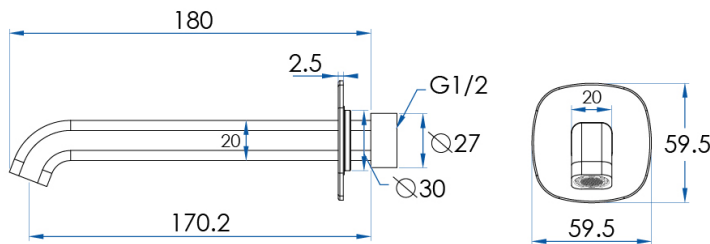

SYMMETRY

In-Wall Mixer & 180mm Spout Kit with Individual Wall Plate

15
YEAR
WARRANTY

Polished Stainless Steel

Brushed Nickel

Champagne Gold

Gunmetal

Titanium Bronze

Lead Free

AS 3718
WM 30023
CASA LUSSO

The more stars the more water efficient

WATER RATING
www.waterrating.gov.au

4.5 litres per minute

In accordance with AS/NZS 6400

Licence No. 0422
Casa Lusso Pty Ltd.

CODE	FINISH
SYM135-180-PS	Polished Stainless Steel
SYM135-180-BN	Brushed Nickel
SYM135-180-CG	Champagne Gold
SYM135-180-GM	Gunmetal
SYM135-180-TB	Titanium Bronze

SPECIFICATIONS

Water Consumption	WELS 6 Star, 4.5 litres per minute
Material	304 Stainless Steel
Includes	Spout, In-Wall Mixer Trim Kit and In-Wall Basin/Bath Set Mixer Mixer Body (WB132)
Warranty	15 year ceramic cartridge replacement only 7 year replacement product and parts 1 year labour