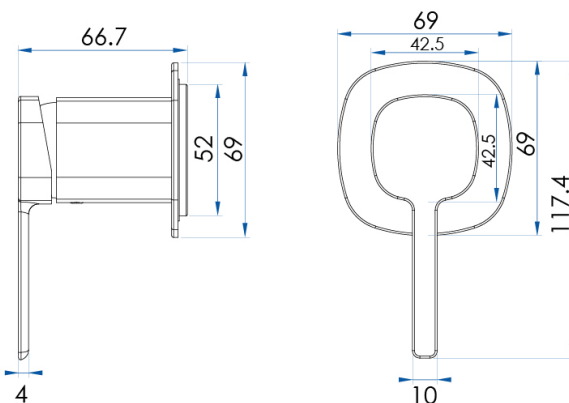

SYMMETRY

In-Wall Mixer & 180mm Spout Kit with Individual Wall Plate

15
YEAR
WARRANTY

Polished Stainless Steel

Brushed Nickel

Champagne Gold

Gunmetal

Titanium Bronze

Lead Free

AS 3718
WM 30023
CASA LUSSO

The more stars the more water efficient

WATER RATING
www.waterrating.gov.au

4.5 litres per minute

In accordance with AS/NZS 6400

Licence No. 0422
Casa Lusso Pty Ltd.

CODE	FINISH
SYM135-180-PS	Polished Stainless Steel
SYM135-180-BN	Brushed Nickel
SYM135-180-CG	Champagne Gold
SYM135-180-GM	Gunmetal
SYM135-180-TB	Titanium Bronze

SPECIFICATIONS

Water Consumption	WELS 6 Star, 4.5 litres per minute
Material	304 Stainless Steel
Includes	Spout, In-Wall Mixer Trim Kit and In-Wall Basin/Bath Set Mixer Mixer Body (WB132)
Warranty	15 year ceramic cartridge replacement only 7 year replacement product and parts 1 year labour