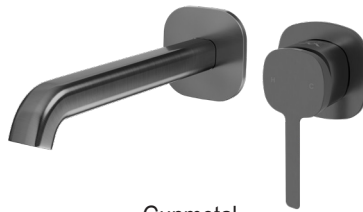

SYMMETRY

In-Wall Mixer & 180mm Spout Kit with Individual Wall Plate

15
YEAR
WARRANTY

Polished Stainless Steel

Brushed Nickel

Champagne Gold

Gunmetal

Titanium Bronze

Lead Free

AS 3718
WM 30023
CASA LUSSO

The more stars the more water efficient

WATER RATING
www.waterrating.gov.au

4.5 litres per minute

In accordance with AS/NZS 6400

Licence No. 0422
Casa Lusso Pty Ltd.

CODE	FINISH
SYM135-180-PS	Polished Stainless Steel
SYM135-180-BN	Brushed Nickel
SYM135-180-CG	Champagne Gold
SYM135-180-GM	Gunmetal
SYM135-180-TB	Titanium Bronze

SPECIFICATIONS

Water Consumption	WELS 6 Star, 4.5 litres per minute
Material	304 Stainless Steel
Includes	Spout, In-Wall Mixer Trim Kit and In-Wall Basin/Bath Set Mixer Mixer Body (WB132)
Warranty	15 year ceramic cartridge replacement only 7 year replacement product and parts 1 year labour