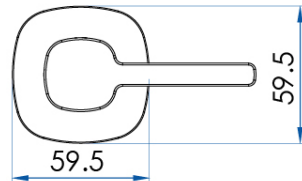

Lead Free

AS 3718
WM 30023
CASA LUSSO

CODE	FINISH
SYM172-PS	Polished Stainless Steel
SYM172-BN	Brushed Nickel
SYM172-CG	Champagne Gold
SYM172-GM	Gunmetal
SYM172-TB	Titanium Bronze
SYM172-BG	Brushed Champagne Gold

CASA LUSSO

Due to our policy of continuous development, all designs and measurements are intended only as a guide and are subject to change without notice. Being hand made products they are subject to a size variance E&OE. This brochure is representative of the actual products at time of printing. Please confirm all particulars before purchase. Casa Lusso recommends having the product on site before commencing rough in.

SPECIFICATIONS

Material	304 Stainless Steel
Includes	2x Quarter Turn Lever's (1 Hot & 1 Cold)
Warranty	7 year replacement product and parts 1 year labour

Available at

hb Highgrove Bathrooms
www.highgrovebathrooms.com.au