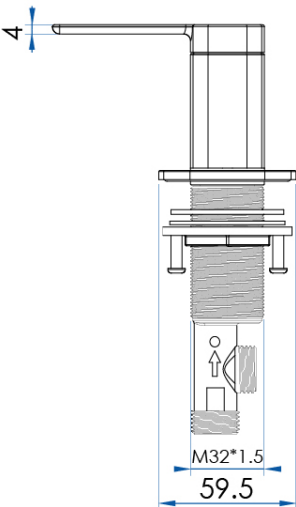

Lead Free

AS 3718
WM 30023
CASA LUSSO

CODE	FINISH
SYM172-PS	Polished Stainless Steel
SYM172-BN	Brushed Nickel
SYM172-CG	Champagne Gold
SYM172-GM	Gunmetal
SYM172-TB	Titanium Bronze
SYM172-BG	Brushed Champagne Gold

CASA LUSSO

Due to our policy of continuous development, all designs and measurements are intended only as a guide and are subject to change without notice. Being hand made products they are subject to a size variance E&OE. This brochure is representative of the actual products at time of printing. Please confirm all particulars before purchase. Casa Lusso recommends having the product on site before commencing rough in.

SPECIFICATIONS

Material	304 Stainless Steel
Includes	2x Quarter Turn Lever's (1 Hot & 1 Cold)
Warranty	7 year replacement product and parts 1 year labour

Available at

hb Highgrove Bathrooms
www.highgrovebathrooms.com.au