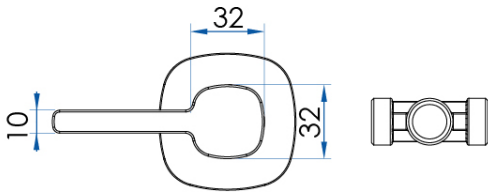

Lead Free

AS 3718
WM 30023
CASA LUSSO

CODE	FINISH
SYM172-PS	Polished Stainless Steel
SYM172-BN	Brushed Nickel
SYM172-CG	Champagne Gold
SYM172-GM	Gunmetal
SYM172-TB	Titanium Bronze
SYM172-BG	Brushed Champagne Gold

CASA LUSSO

Due to our policy of continuous development, all designs and measurements are intended only as a guide and are subject to change without notice. Being hand made products they are subject to a size variance E&OE. This brochure is representative of the actual products at time of printing. Please confirm all particulars before purchase. Casa Lusso recommends having the product on site before commencing rough in.

SPECIFICATIONS

Material	304 Stainless Steel
Includes	2x Quarter Turn Lever's (1 Hot & 1 Cold)
Warranty	7 year replacement product and parts 1 year labour

Available at

hb Highgrove Bathrooms
www.highgrovebathrooms.com.au