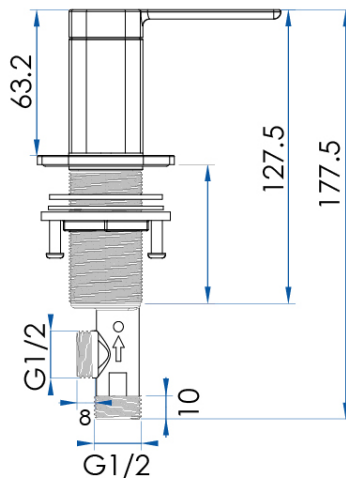

Lead Free

AS 3718
WM 30023
CASA LUSSO

CODE	FINISH
SYM172-PS	Polished Stainless Steel
SYM172-BN	Brushed Nickel
SYM172-CG	Champagne Gold
SYM172-GM	Gunmetal
SYM172-TB	Titanium Bronze
SYM172-BG	Brushed Champagne Gold

CASA LUSSO

Due to our policy of continuous development, all designs and measurements are intended only as a guide and are subject to change without notice. Being hand made products they are subject to a size variance E&OE. This brochure is representative of the actual products at time of printing. Please confirm all particulars before purchase. Casa Lusso recommends having the product on site before commencing rough in.

SPECIFICATIONS

Material	304 Stainless Steel
Includes	2x Quarter Turn Lever's (1 Hot & 1 Cold)
Warranty	7 year replacement product and parts 1 year labour

Available at

hb Highgrove Bathrooms
www.highgrovebathrooms.com.au