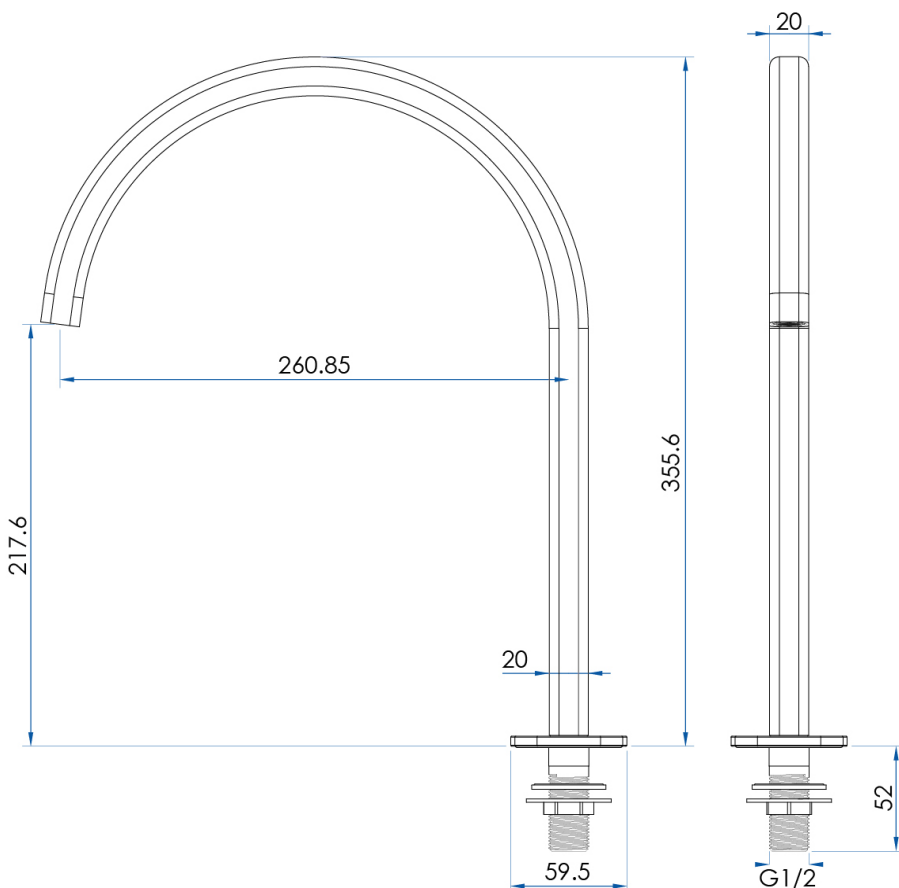

Lead Free
AS 3718
WM 30023
CASA LUSSO