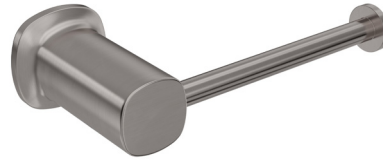

SYMMETRY

Toilet Roll Holder

7
YEAR
WARRANTY

Polished Stainless Steel

Brushed Nickel

Champagne Gold

Gunmetal

CODE	FINISH
SYM603-PS	Polished Stainless Steel
SYM603-BN	Brushed Nickel
SYM603-CG	Champagne Gold
SYM603-GM	Gunmetal

SPECIFICATIONS

Material	304 Stainless Steel
Includes	Toilet Roll Holder, Concealed Fixing Kit, Allen Key
Warranty	7 year replacement product and parts

CASA LUSO

Due to our policy of continuous development, all designs and measurements are intended only as a guide and are subject to change without notice. Being hand made products they are subject to a size variance E&OE. This brochure is representative of the actual products at time of printing. Please confirm all particulars before purchase. Casa Lusso recommends having the product on site before commencing rough in.