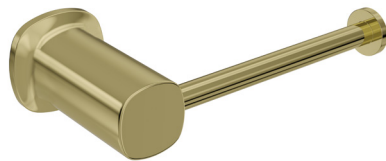

SYMMETRY

Toilet Roll Holder

7
YEAR
WARRANTY

Polished Stainless Steel

Brushed Nickel

Champagne Gold

Gunmetal

CODE	FINISH
SYM603-PS	Polished Stainless Steel
SYM603-BN	Brushed Nickel
SYM603-CG	Champagne Gold
SYM603-GM	Gunmetal

SPECIFICATIONS

Material	304 Stainless Steel
Includes	Toilet Roll Holder, Concealed Fixing Kit, Allen Key
Warranty	7 year replacement product and parts

CASA LUSO

Due to our policy of continuous development, all designs and measurements are intended only as a guide and are subject to change without notice. Being hand made products they are subject to a size variance E&OE. This brochure is representative of the actual products at time of printing. Please confirm all particulars before purchase. Casa Lusso recommends having the product on site before commencing rough in.