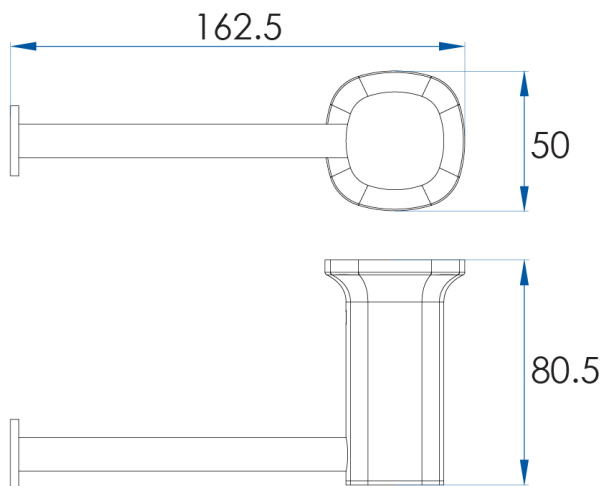

SYMMETRY

Toilet Roll Holder

7
YEAR
WARRANTY

Polished Stainless Steel

Brushed Nickel

Champagne Gold

Gunmetal

CODE	FINISH
SYM603-PS	Polished Stainless Steel
SYM603-BN	Brushed Nickel
SYM603-CG	Champagne Gold
SYM603-GM	Gunmetal

SPECIFICATIONS

Material	304 Stainless Steel
Includes	Toilet Roll Holder, Concealed Fixing Kit, Allen Key
Warranty	7 year replacement product and parts

CASA LUSO

Due to our policy of continuous development, all designs and measurements are intended only as a guide and are subject to change without notice. Being hand made products they are subject to a size variance E&OE. This brochure is representative of the actual products at time of printing. Please confirm all particulars before purchase. Casa Lusso recommends having the product on site before commencing rough in.