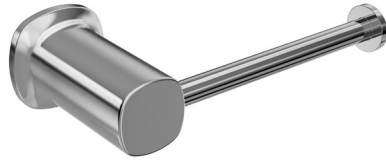

SYMMETRY

Toilet Roll Holder

7
YEAR
WARRANTY

Polished Stainless Steel

Brushed Nickel

Champagne Gold

Gunmetal

CODE	FINISH
SYM603-PS	Polished Stainless Steel
SYM603-BN	Brushed Nickel
SYM603-CG	Champagne Gold
SYM603-GM	Gunmetal

SPECIFICATIONS

Material	304 Stainless Steel
Includes	Toilet Roll Holder, Concealed Fixing Kit, Allen Key
Warranty	7 year replacement product and parts

CASA LUSO

Due to our policy of continuous development, all designs and measurements are intended only as a guide and are subject to change without notice. Being hand made products they are subject to a size variance E&OE. This brochure is representative of the actual products at time of printing. Please confirm all particulars before purchase. Casa Lusso recommends having the product on site before commencing rough in.