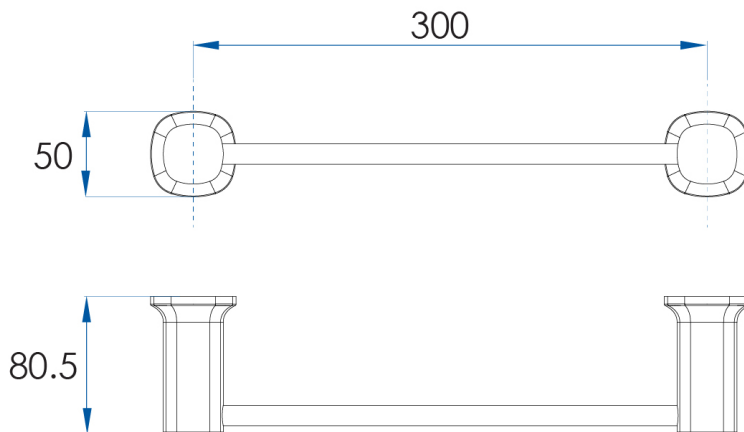

## SPECIFICATIONS

<b>Material</b>	304 Stainless Steel
<b>Includes</b>	Hand Towel Holder, Concealed Fixing Kit, Allen Key
<b>Warranty</b>	7 year replacement product and parts

CODE	FINISH
SYM604-PS	Polished Stainless Steel
SYM604-BN	Brushed Nickel
SYM604-CG	Champagne Gold
SYM604-GM	Gunmetal
SYM604-TB	Titanium Bronze
SYM604-BG	Brushed Champagne Gold