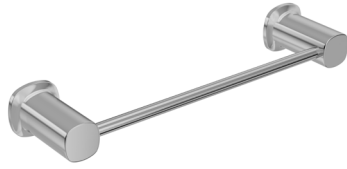

# SYMMETRY

Hand Towel Holder

**7**  
YEAR  
WARRANTY

Polished Stainless Steel

Brushed Nickel

Titanium Bronze

Champagne Gold

Gunmetal

Brushed Champagne Gold

## SPECIFICATIONS

<b>Material</b>	304 Stainless Steel
<b>Includes</b>	Hand Towel Holder, Concealed Fixing Kit, Allen Key
<b>Warranty</b>	7 year replacement product and parts

CODE	FINISH
SYM604-PS	Polished Stainless Steel
SYM604-BN	Brushed Nickel
SYM604-CG	Champagne Gold
SYM604-GM	Gunmetal
SYM604-TB	Titanium Bronze
SYM604-BG	Brushed Champagne Gold