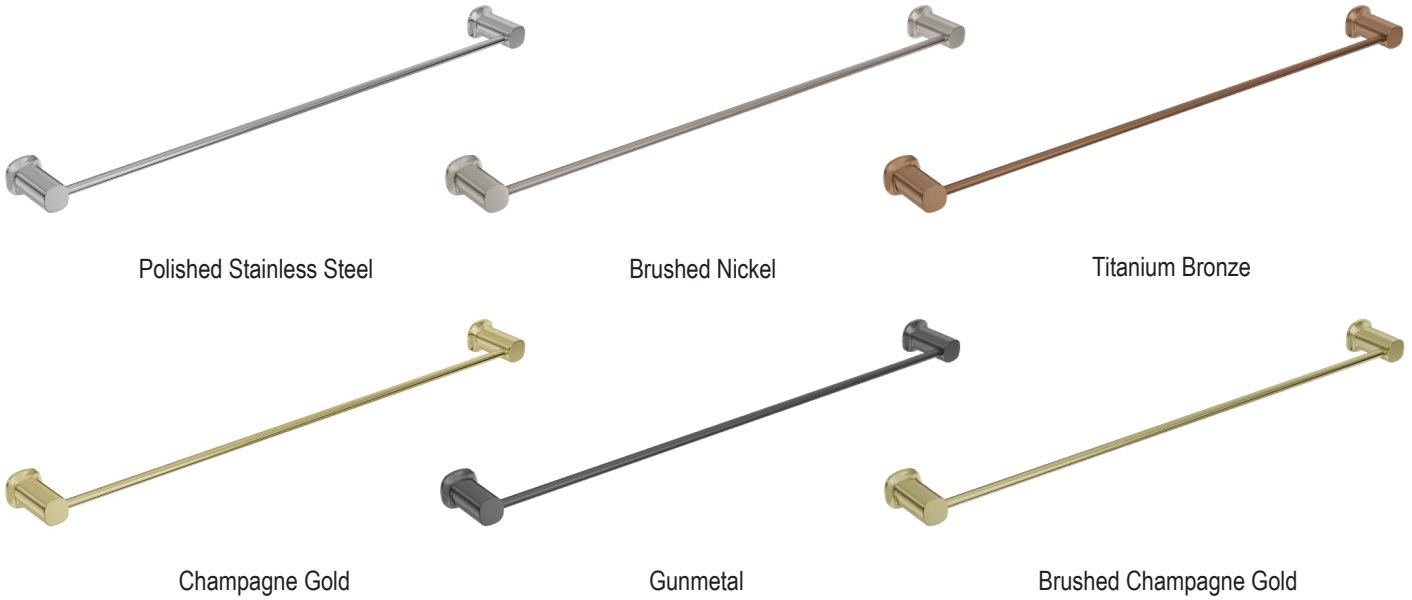

SYMMETRY

Single Towel Rail 800mm

7
YEAR
WARRANTY

SPECIFICATIONS

Material	304 Stainless Steel
Includes	Single Towel Rail, Concealed Fixing Kit, Allen Key
Warranty	7 year replacement product and parts

CODE	FINISH
SYM608-800-PS	Polished Stainless Steel
SYM608-800-BN	Brushed Nickel
SYM608-800-CG	Champagne Gold
SYM608-800-GM	Gunmetal
SYM608-800-TB	Titanium Bronze
SYM608-800-BG	Brushed Champagne Gold