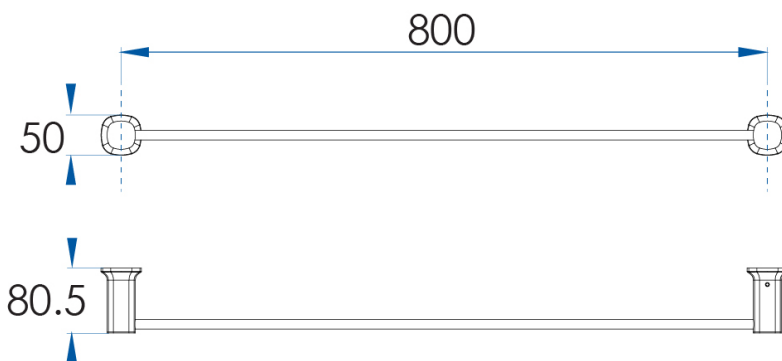

SYMMETRY

Single Towel Rail 800mm

7
YEAR
WARRANTY

SPECIFICATIONS

Material	304 Stainless Steel
Includes	Single Towel Rail, Concealed Fixing Kit, Allen Key
Warranty	7 year replacement product and parts

CODE	FINISH
SYM608-800-PS	Polished Stainless Steel
SYM608-800-BN	Brushed Nickel
SYM608-800-CG	Champagne Gold
SYM608-800-GM	Gunmetal
SYM608-800-TB	Titanium Bronze
SYM608-800-BG	Brushed Champagne Gold