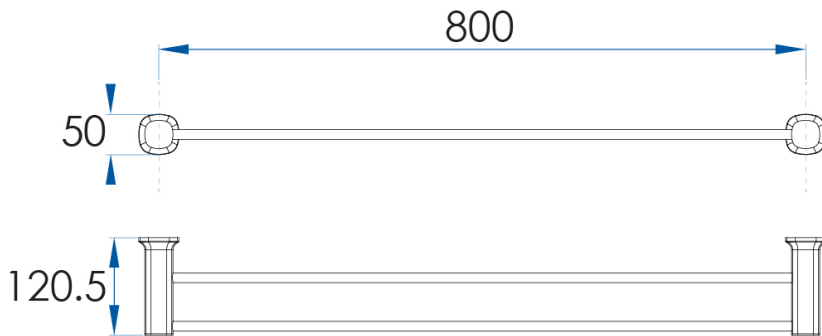

SYMMETRY

Double Towel Rail 800mm

7
YEAR
WARRANTY

Polished Stainless Steel

Brushed Nickel

Champagne Gold

Gunmetal

CODE	FINISH
SYM613-800-PS	Polished Stainless Steel
SYM613-800-BN	Brushed Nickel
SYM613-800-CG	Champagne Gold
SYM613-800-GM	Gunmetal

SPECIFICATIONS

Material	304 Stainless Steel
Includes	Double Towel Rail, Concealed Fixing Kit, Allen Key
Warranty	7 year replacement product and parts

CASA LUSO

Due to our policy of continuous development, all designs and measurements are intended only as a guide and are subject to change without notice. Being hand made products they are subject to a size variance E&OE. This brochure is representative of the actual products at time of printing. Please confirm all particulars before purchase. Casa Lusso recommends having the product on site before commencing rough in.