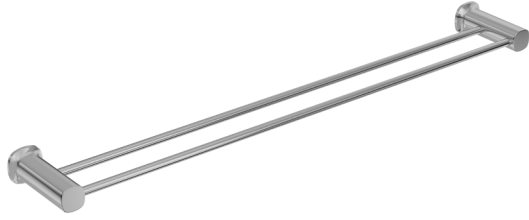

SYMMETRY

Double Towel Rail 800mm

7
YEAR
WARRANTY

Polished Stainless Steel

Brushed Nickel

Champagne Gold

Gunmetal

CODE	FINISH
SYM613-800-PS	Polished Stainless Steel
SYM613-800-BN	Brushed Nickel
SYM613-800-CG	Champagne Gold
SYM613-800-GM	Gunmetal

SPECIFICATIONS

Material	304 Stainless Steel
Includes	Double Towel Rail, Concealed Fixing Kit, Allen Key
Warranty	7 year replacement product and parts

CASA LUSO

Due to our policy of continuous development, all designs and measurements are intended only as a guide and are subject to change without notice. Being hand made products they are subject to a size variance E&OE. This brochure is representative of the actual products at time of printing. Please confirm all particulars before purchase. Casa Lusso recommends having the product on site before commencing rough in.