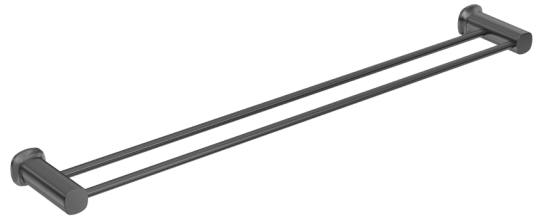

SYMMETRY

Double Towel Rail 800mm

7
YEAR
WARRANTY

Polished Stainless Steel

Brushed Nickel

Champagne Gold

Gunmetal

CODE	FINISH
SYM613-800-PS	Polished Stainless Steel
SYM613-800-BN	Brushed Nickel
SYM613-800-CG	Champagne Gold
SYM613-800-GM	Gunmetal

SPECIFICATIONS

Material	304 Stainless Steel
Includes	Double Towel Rail, Concealed Fixing Kit, Allen Key
Warranty	7 year replacement product and parts

CASA LUSO

Due to our policy of continuous development, all designs and measurements are intended only as a guide and are subject to change without notice. Being hand made products they are subject to a size variance E&OE. This brochure is representative of the actual products at time of printing. Please confirm all particulars before purchase. Casa Lusso recommends having the product on site before commencing rough in.