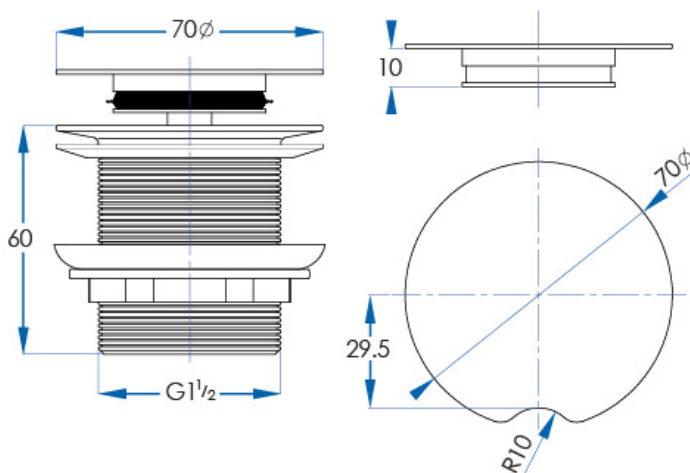

TURN DOWN WASTES

Bath Waste - without overflow

5
YEAR
WARRANTY

SPECIFICATIONS

Material Solid Brass Construction

Warranty 5 years replacement product or parts

CASA LUSO

Due to our policy of continuous development, all designs and measurements are intended only as a guide and are subject to change without notice. Being hand made products they are subject to a size variance E&OE. This brochure is representative of the actual products at time of printing. Please confirm all particulars before purchase. Casa Lusso recommends having the product on site before commencing rough in.