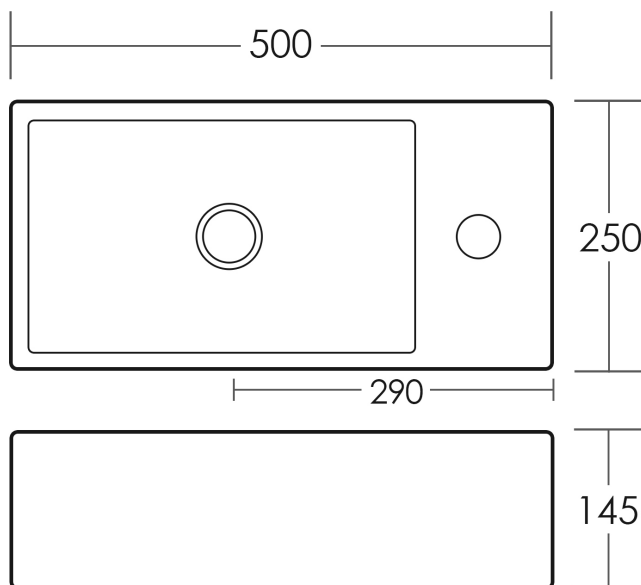

## SPECIFICATIONS

<b>Size</b>	500x250mm
<b>Depth</b>	145mm
<b>Material</b>	High Quality Vitreous China Construction
<b>Waste Size</b>	32mm with Overflow
<b>Code</b>	TR4127A-W
<b>Warranty</b>	5 year replacement product