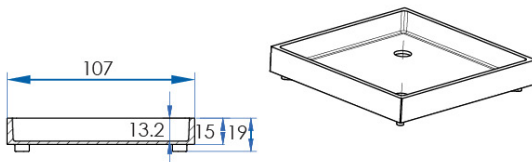

LIDO

Square Tile Grate 125mm with DN100 Outlet

5
YEAR
WARRANTY

Cover Plate

WaterMark
WMTS 040:2021
LN23041
Casa Lusso

SPECIFICATIONS

Material Solid Brass Construction
Finishes Chrome, Matte Black, Brushed Brass and Brushed Nickel available
Warranty 5 years replacement product or parts

Size Chart

Code	Size	Waste Outlet
TW100-CH	125x125	100
TW100-MB	125x125	100
TW100-BB	125x125	100
TW100-BN	125x125	100

CASA LUSSO

Due to our policy of continuous development, all designs and measurements are intended only as a guide and are subject to change without notice. Being hand made products they are subject to a size variance E&OE. This brochure is representative of the actual products at time of printing. Please confirm all particulars before purchase. Casa Lusso recommends having the product on site before commencing rough in.