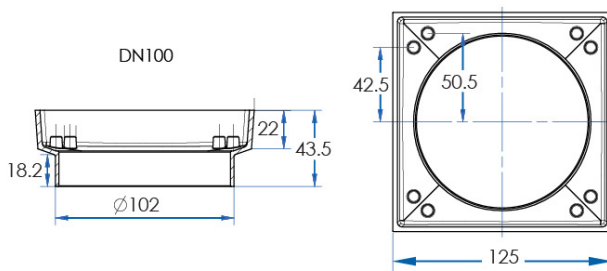

LIDO

Square Tile Grate 125mm with DN100 Outlet

5
YEAR
WARRANTY

Cover Plate

WaterMark
WMTS 040:2021
LN23041
Casa Lusso

SPECIFICATIONS

Material Solid Brass Construction
Finishes Chrome, Matte Black, Brushed Brass and Brushed Nickel available
Warranty 5 years replacement product or parts

Size Chart

Code	Size	Waste Outlet
TW100-CH	125x125	100
TW100-MB	125x125	100
TW100-BB	125x125	100
TW100-BN	125x125	100

CASA LUSSO

Due to our policy of continuous development, all designs and measurements are intended only as a guide and are subject to change without notice. Being hand made products they are subject to a size variance E&OE. This brochure is representative of the actual products at time of printing. Please confirm all particulars before purchase. Casa Lusso recommends having the product on site before commencing rough in.