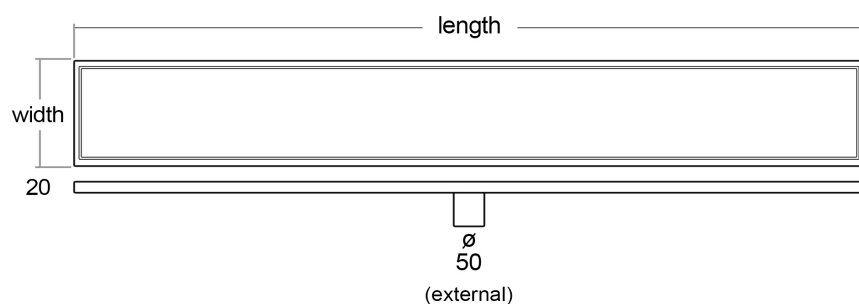

VECCHIA

Tile Grate (600-1800mm)

5
YEAR
WARRANTY

SPECIFICATIONS

Material 316 Stainless Steel Construction
Finish Polished
Tile Depth 10mm
Warranty 5 years replacement product or parts

Size Chart

	Length	Width	Waste Outlet
TW600	600	90	50 (external)
TW800	800	90	50 (external)
TW900	900	90	50 (external)
TW1000	1000	90	50 (external)
TW1200	1200	90	50 (external)
TW1500	1500	90	50 (external)
TW1800	1800	90	50 (external)