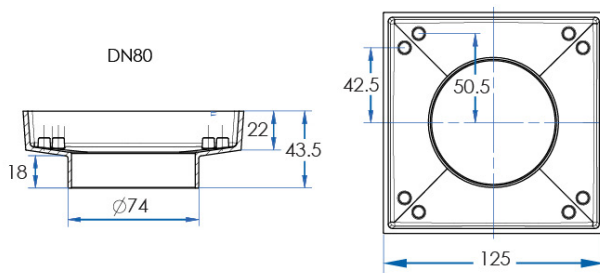

LIDO

Square Tile Grate 125mm with DN80 Outlet

5
YEAR
WARRANTY

Cover Plate

WaterMark
WMTS 040:2021
LN23041
Casa Lusso

SPECIFICATIONS

Material Solid Brass Construction
Finishes Chrome, Matte Black, Brushed Brass and Brushed Nickel available
Warranty 5 years replacement product or parts

Size Chart

Code	Size	Waste Outlet
TW80-CH	125x125	80
TW80-MB	125x125	80
TW80-BB	125x125	80
TW80-BN	125x125	80

CASA LUSSO

Due to our policy of continuous development, all designs and measurements are intended only as a guide and are subject to change without notice. Being hand made products they are subject to a size variance E&OE. This brochure is representative of the actual products at time of printing. Please confirm all particulars before purchase. Casa Lusso recommends having the product on site before commencing rough in.