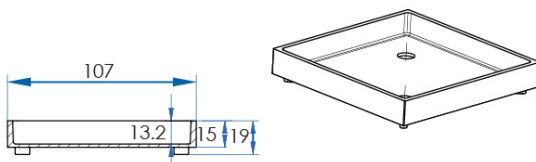

LIDO

Square Tile Grate 125mm with DN80 Outlet

5
YEAR
WARRANTY

Cover Plate

WaterMark
WMTS 040:2021
LN23041
Casa Lusso

SPECIFICATIONS

Material Solid Brass Construction
Finishes Chrome, Matte Black, Brushed Brass and Brushed Nickel available
Warranty 5 years replacement product or parts

Size Chart

Code	Size	Waste Outlet
TW80-CH	125x125	80
TW80-MB	125x125	80
TW80-BB	125x125	80
TW80-BN	125x125	80

CASA LUSSO

Due to our policy of continuous development, all designs and measurements are intended only as a guide and are subject to change without notice. Being hand made products they are subject to a size variance E&OE. This brochure is representative of the actual products at time of printing. Please confirm all particulars before purchase. Casa Lusso recommends having the product on site before commencing rough in.