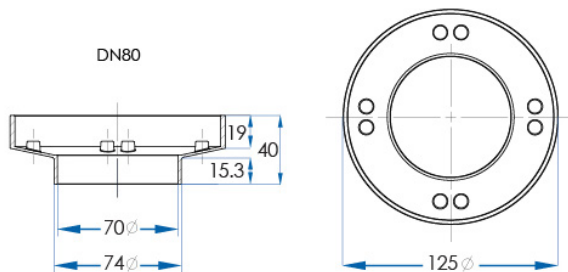

LIDO

Round Tile Grate 125mm with DN80 Outlet

5
YEAR
WARRANTY

WaterMark
WMTS 040:2021
LN23041
Casa Lusso

SPECIFICATIONS

Material Solid Brass Construction

Finishes Chrome, Matte Black and
Brushed Brass available

Warranty 5 years replacement product or parts

Size Chart

Code	Diameter	Waste Outlet
TWR80-CH	125	80
TWR80-MB	125	80
TWR80-BB	125	80

CASA LUSO

Due to our policy of continuous development, all designs and measurements are intended only as a guide and are subject to change without notice. Being hand made products they are subject to a size variance E&OE. This brochure is representative of the actual products at time of printing. Please confirm all particulars before purchase. Casa Lusso recommends having the product on site before commencing rough in.

Available at

hb Highgrove Bathrooms
www.highgrovebathrooms.com.au