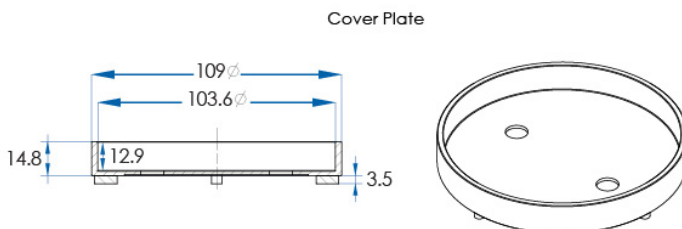

LIDO

Round Tile Grate 125mm with DN80 Outlet

5
YEAR
WARRANTY

WaterMark
WMTS 040:2021
LN23041
Casa Lusso

SPECIFICATIONS

Material Solid Brass Construction

Finishes Chrome, Matte Black and
Brushed Brass available

Warranty 5 years replacement product or parts

Size Chart

Code	Diameter	Waste Outlet
TWR80-CH	125	80
TWR80-MB	125	80
TWR80-BB	125	80

CASA LUSO

Due to our policy of continuous development, all designs and measurements are intended only as a guide and are subject to change without notice. Being hand made products they are subject to a size variance E&OE. This brochure is representative of the actual products at time of printing. Please confirm all particulars before purchase. Casa Lusso recommends having the product on site before commencing rough in.

Available at

hb Highgrove Bathrooms
www.highgrovebathrooms.com.au