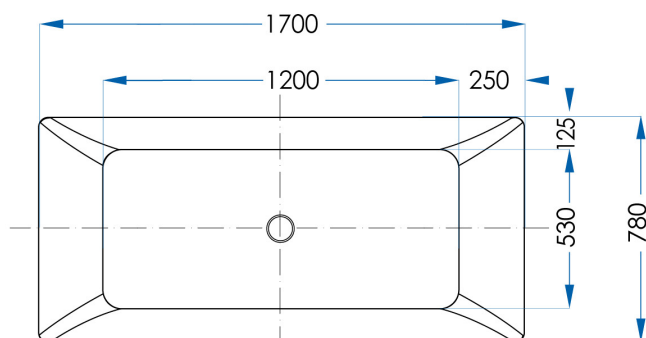

VALERIO

Freestanding Bath 1700mm Matte White

7
YEAR
WARRANTY

SPECIFICATIONS

Size	1700x780mm
Height	600mm
Material	Sanitary Grade Acrylic
Finish	Matte White
Waste Size	40mm
Capacity	280L
Weight	65kg
Code	VAL1700-M
Warranty	7 year replacement product (bath shell): 1 year labour