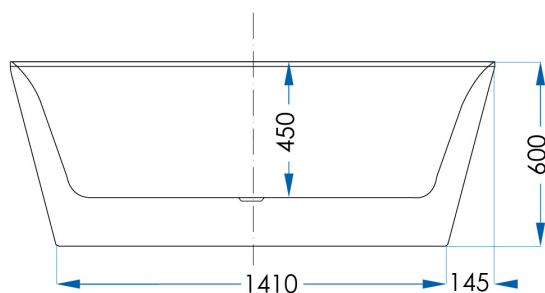

VALERIO

Freestanding Bath 1700mm Matte White

7
YEAR
WARRANTY

SPECIFICATIONS

Size	1700x780mm
Height	600mm
Material	Sanitary Grade Acrylic
Finish	Matte White
Waste Size	40mm
Capacity	280L
Weight	65kg
Code	VAL1700-M
Warranty	7 year replacement product (bath shell): 1 year labour