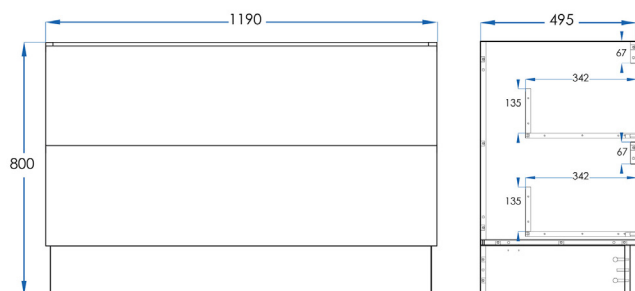

COMO (Matte White)

Floor Mount Vanity 1200mm

5
YEAR
WARRANTY

Choose from our range of handles available in-store.

Please note, all handles are sold separately.

SPECIFICATIONS

Size	1190x495x800mm
Material	Moisture Resistant 2 Pac Matte White with Soft Close Drawers and Metal Drawer Runners.
Installation	Floor Mount
Includes	Removable Kickboard
Code	VCM1200M
Warranty	5 Year replacement product and parts: 1 year labour

For our own established efforts supporting environmental and health preservation all of our Vanities are made to the commercially recognised E1 Standard.

CASA LUSO

Due to our policy of continuous development, all designs and measurements are intended only as a guide and are subject to change without notice. Being hand made products they are subject to a size variance E&OE. This brochure is representative of the actual products at time of printing. Please confirm all particulars before purchase. Casa Lusso recommends having the product on site before commencing rough in.