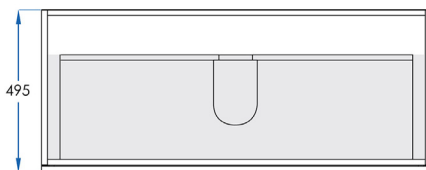

COMO (Matte White)

Floor Mount Vanity 1200mm

5
YEAR
WARRANTY

Choose from our range of handles available in-store.

Please note, all handles are sold separately.

SPECIFICATIONS

Size	1190x495x800mm
Material	Moisture Resistant 2 Pac Matte White with Soft Close Drawers and Metal Drawer Runners.
Installation	Floor Mount
Includes	Removable Kickboard
Code	VCM1200M
Warranty	5 Year replacement product and parts: 1 year labour