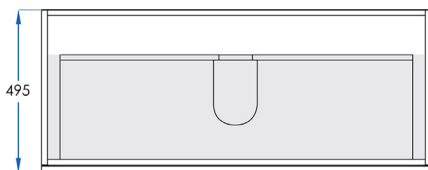

COMO (Timber)

Floor Mount Vanity 1200mm

5
YEAR
WARRANTY

Choose from our range of handles available in-store.

Please note, all handles are sold separately.

SPECIFICATIONS

Size	1190x495x800mm
Material	Moisture Resistant Timber Laminate with Soft Close Drawers and Metal Drawer Runners.
Installation	Floor Mount
Includes	Removable Kickboard
Code	VCM1200T
Warranty	5 Year replacement product and parts: 1 year labour