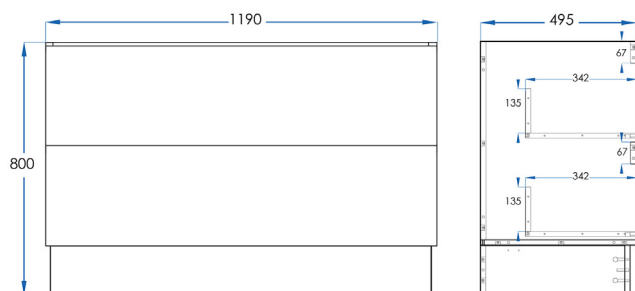

COMO (Timber)

Floor Mount Vanity 1200mm

5
YEAR
WARRANTY

Choose from our range of handles available in-store.

Please note, all handles are sold separately.

SPECIFICATIONS

Size	1190x495x800mm
Material	Moisture Resistant Timber Laminate with Soft Close Drawers and Metal Drawer Runners.
Installation	Floor Mount
Includes	Removable Kickboard
Code	VCM1200T
Warranty	5 Year replacement product and parts: 1 year labour

For our own established efforts supporting environmental and health preservation all of our Vanities are made to the commercially recognised E1 Standard.

CASA LUSO

Due to our policy of continuous development, all designs and measurements are intended only as a guide and are subject to change without notice. Being hand made products they are subject to a size variance E&OE. This brochure is representative of the actual products at time of printing. Please confirm all particulars before purchase. Casa Lusso recommends having the product on site before commencing rough in.