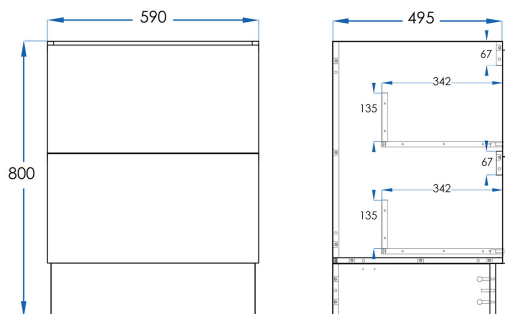

COMO (Matte White)

Floor Mount Vanity 600mm

5
YEAR
WARRANTY

Choose from our range of handles available in-store.

Please note, all handles are sold separately.

SPECIFICATIONS

Size	590x495x800mm
Material	Moisture Resistant 2 Pac Matte White with Soft Close Drawers and Metal Drawer Runners.
Installation	Floor Mount
Includes	Removable Kickboard
Code	VCM600M
Warranty	5 Year replacement product and parts: 1 year labour