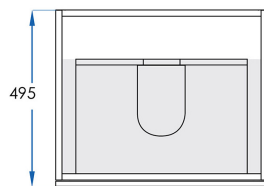

COMO (Matte White)

Floor Mount Vanity 600mm

5
YEAR
WARRANTY

Choose from our range of handles available in-store.

Please note, all handles are sold separately.

SPECIFICATIONS

Size	590x495x800mm
Material	Moisture Resistant 2 Pac Matte White with Soft Close Drawers and Metal Drawer Runners.
Installation	Floor Mount
Includes	Removable Kickboard
Code	VCM600M
Warranty	5 Year replacement product and parts: 1 year labour