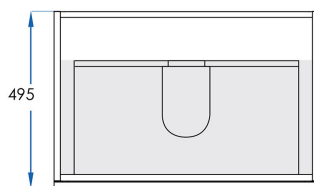

COMO (Matte White)

Floor Mount Vanity 750mm

5
YEAR
WARRANTY

Choose from our range of handles available in-store.

Please note, all handles are sold separately.

SPECIFICATIONS

Size	740x495x800mm
Material	Moisture Resistant 2 Pac Matte White with Soft Close Drawers and Metal Drawer Runners.
Installation	Floor Mount
Includes	Removable Kickboard
Code	VCM750M
Warranty	5 Year replacement product and parts: 1 year labour