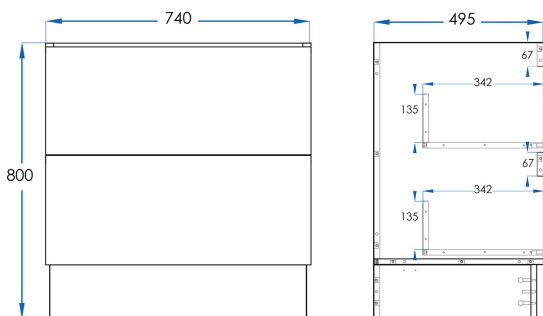

COMO (Matte White)

Floor Mount Vanity 750mm

5
YEAR
WARRANTY

Choose from our range of handles available in-store.

Please note, all handles are sold separately.

SPECIFICATIONS

Size	740x495x800mm
Material	Moisture Resistant 2 Pac Matte White with Soft Close Drawers and Metal Drawer Runners.
Installation	Floor Mount
Includes	Removable Kickboard
Code	VCM750M
Warranty	5 Year replacement product and parts: 1 year labour

For our own established efforts supporting environmental and health preservation all of our Vanities are made to the commercially recognised E1 Standard.

CASA LUSO

Due to our policy of continuous development, all designs and measurements are intended only as a guide and are subject to change without notice. Being hand made products they are subject to a size variance E&OE. This brochure is representative of the actual products at time of printing. Please confirm all particulars before purchase. Casa Lusso recommends having the product on site before commencing rough in.