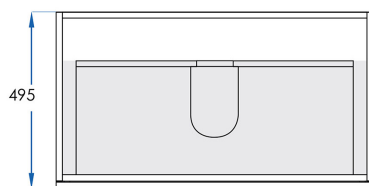

COMO (Matte White)

Floor Mount Vanity 900mm

5
YEAR
WARRANTY

Choose from our range of handles available in-store.

Please note, all handles are sold separately.

SPECIFICATIONS

Size	890x495x800mm
Material	Moisture Resistant 2 Pac Matte White with Soft Close Drawers and Metal Drawer Runners.
Installation	Floor Mount
Includes	Removable Kickboard
Code	VCM900M
Warranty	5 Year replacement product and parts: 1 year labour