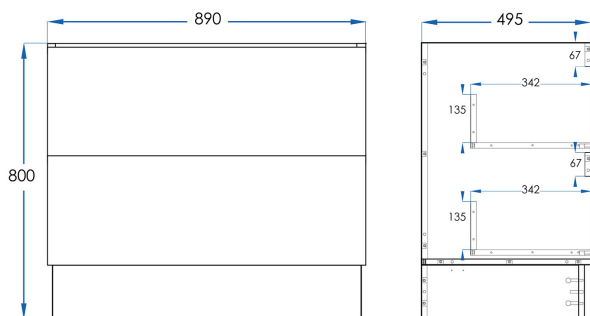

COMO (Matte White)

Floor Mount Vanity 900mm

5
YEAR
WARRANTY

Choose from our range of handles available in-store.

Please note, all handles are sold separately.

SPECIFICATIONS

Size	890x495x800mm
Material	Moisture Resistant 2 Pac Matte White with Soft Close Drawers and Metal Drawer Runners.
Installation	Floor Mount
Includes	Removable Kickboard
Code	VCM900M
Warranty	5 Year replacement product and parts: 1 year labour

For our own established efforts supporting environmental and health preservation all of our Vanities are made to the commercially recognised E1 Standard.

CASA LUSO

Due to our policy of continuous development, all designs and measurements are intended only as a guide and are subject to change without notice. Being hand made products they are subject to a size variance E&OE. This brochure is representative of the actual products at time of printing. Please confirm all particulars before purchase. Casa Lusso recommends having the product on site before commencing rough in.