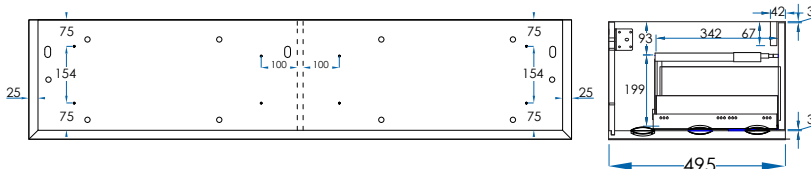

## SPECIFICATIONS

<b>Size</b>	1490x330x495mm
<b>Material</b>	Hardwood Timber Veneer bathroom cabinet with Blum soft closing drawer/s and drawer divider set
<b>Installation</b>	Wall Mount
<b>Code</b>	VJO1500B-NT
<b>Warranty</b>	5 Year replacement product and parts: 1 year labour