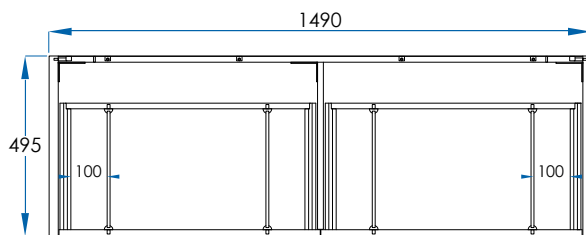

## SPECIFICATIONS

<b>Size</b>	1490x330x495mm
<b>Material</b>	Hardwood Timber Veneer bathroom cabinet with Blum soft closing drawer/s and drawer divider set
<b>Installation</b>	Wall Mount
<b>Code</b>	VJO1500B-NT
<b>Warranty</b>	5 Year replacement product and parts: 1 year labour