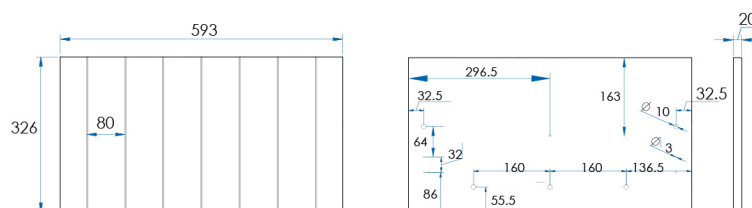

VENICE SLIM

Wall Hung Vanity 600mm Matte White

5
YEAR
WARRANTY

VANITY SPECS

DRAWER SPECS

SPECIFICATIONS

Combined Size	595x330x385mm (Including Drawer)
Material	Moisture Resistant 2 Pac with Full Length Extension Runners with Adaptive Cushioning which close gently and silently. DTC Drawer Runner Hardware
Colour/Finish	Matte White cabinet and Matte White drawer front with vertical panelling.
Installation	Wall Mount
Code	VNS600-M
Warranty	5 Year replacement product and parts: 1 year labour
Notes	Tops, Handles, Tapware and Basins Sold Separately

CASA LUSSO

Available at **[hb] Highgrove Bathrooms.com.au**

Due to our policy of continuous development, all designs and measurements are intended only as a guide and are subject to change without notice. Being hand made products they are subject to a size variance E&OE. This brochure is representative of the actual products at time of printing. Please confirm all particulars before purchase. Casa Lusso recommends having the product on site before commencing rough in. For our own established efforts supporting environmental and health preservation all of our Vanities are made to the commercially recognised E1 Standard.