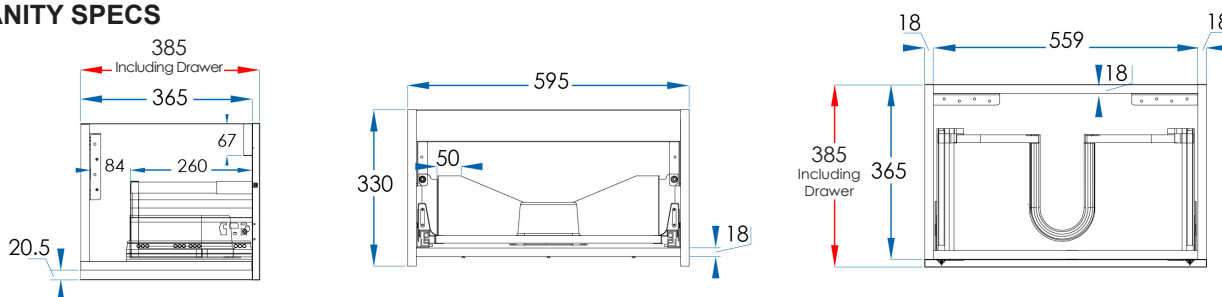

VENICE SLIM

Wall Hung Vanity 600mm Matte White

5
YEAR
WARRANTY

VANITY SPECS

DRAWER SPECS

SPECIFICATIONS

Combined Size	595x330x385mm (Including Drawer)
Material	Moisture Resistant 2 Pac with Full Length Extension Runners with Adaptive Cushioning which close gently and silently. DTC Drawer Runner Hardware
Colour/Finish	Matte White cabinet and Matte White drawer front with vertical panelling.
Installation	Wall Mount
Code	VNS600-M
Warranty	5 Year replacement product and parts: 1 year labour
Notes	Tops, Handles, Tapware and Basins Sold Separately

CASA LUSSO

Available at **[hb] Highgrove Bathrooms.com.au**

Due to our policy of continuous development, all designs and measurements are intended only as a guide and are subject to change without notice. Being hand made products they are subject to a size variance E&OE. This brochure is representative of the actual products at time of printing. Please confirm all particulars before purchase. Casa Lusso recommends having the product on site before commencing rough in. For our own established efforts supporting environmental and health preservation all of our Vanities are made to the commercially recognised E1 Standard.