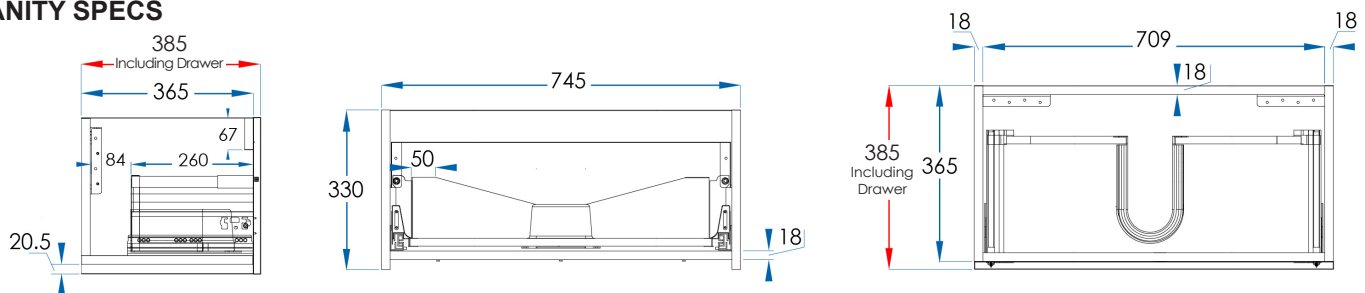

VENICE SLIM

Wall Hung Vanity 750mm Matte White

5
YEAR
WARRANTY

VANITY SPECS

DRAWER SPECS

SPECIFICATIONS

Combined Size	745x330x385mm (Including Drawer)
Material	Moisture Resistant 2 Pac with Full Length Extension Runners with Adaptive Cushioning which close gently and silently. DTC Drawer Runner Hardware
Colour/Finish	Matte White cabinet and Matte White drawer front with vertical panelling.
Installation	Wall Mount
Code	VNS750-M
Warranty	5 Year replacement product and parts: 1 year labour
Notes	Tops, Handles, Tapware and Basins Sold Separately

CASA LUSSO

Available at **hb** Highgrove Bathrooms.com.au

Due to our policy of continuous development, all designs and measurements are intended only as a guide and are subject to change without notice. Being hand made products they are subject to a size variance E&OE. This brochure is representative of the actual products at time of printing. Please confirm all particulars before purchase. Casa Lusso recommends having the product on site before commencing rough in. For our own established efforts supporting environmental and health preservation all of our Vanities are made to the commercially recognised E1 Standard.