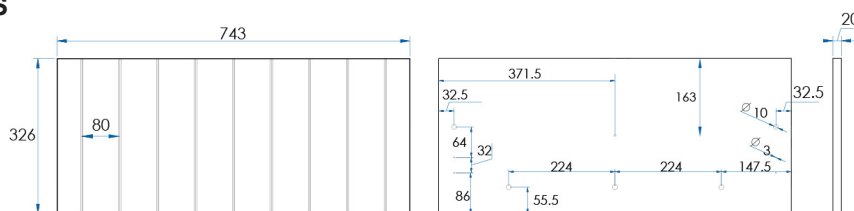

VENICE SLIM

Wall Hung Vanity 750mm Matte White

5
YEAR
WARRANTY

VANITY SPECS

DRAWER SPECS

SPECIFICATIONS

Combined Size	745x330x385mm (Including Drawer)
Material	Moisture Resistant 2 Pac with Full Length Extension Runners with Adaptive Cushioning which close gently and silently. DTC Drawer Runner Hardware
Colour/Finish	Matte White cabinet and Matte White drawer front with vertical panelling.
Installation	Wall Mount
Code	VNS750-M
Warranty	5 Year replacement product and parts: 1 year labour
Notes	Tops, Handles, Tapware and Basins Sold Separately

CASA LUSSO

Available at **hb** Highgrove Bathrooms.com.au

Due to our policy of continuous development, all designs and measurements are intended only as a guide and are subject to change without notice. Being hand made products they are subject to a size variance E&OE. This brochure is representative of the actual products at time of printing. Please confirm all particulars before purchase. Casa Lusso recommends having the product on site before commencing rough in. For our own established efforts supporting environmental and health preservation all of our Vanities are made to the commercially recognised E1 Standard.