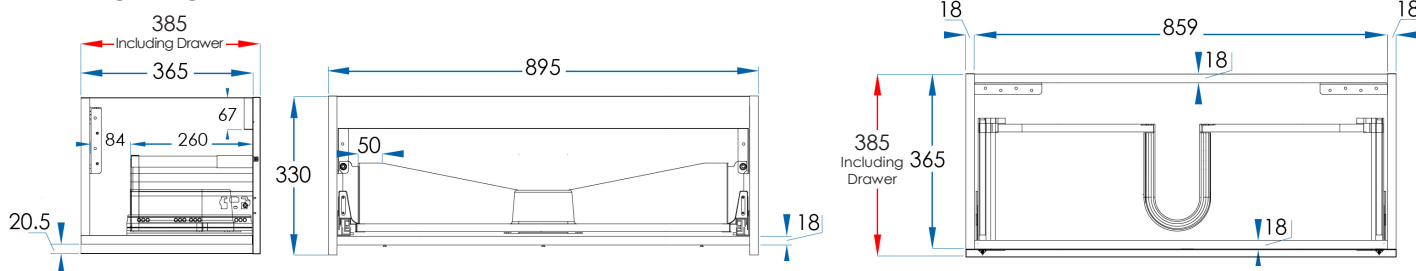

VENICE SLIM

Wall Hung Vanity 900mm Matte White

5
YEAR
WARRANTY

VANITY SPECS

DRAWER SPECS

SPECIFICATIONS

Combined Size	895x330x385mm (Including Drawer)
Material	Moisture Resistant 2 Pac with Full Length Extension Runners with Adaptive Cushioning which close gently and silently. DTC Drawer Runner Hardware
Colour/Finish	Matte White cabinet and Matte White drawer front with vertical panelling.
Installation	Wall Mount
Code	VNS900-M
Warranty	5 Year replacement product and parts: 1 year labour
Notes	Tops, Handles, Tapware and Basins Sold Separately

CASA LUSSO

Available at **hb** Highgrove Bathrooms.com.au

Due to our policy of continuous development, all designs and measurements are intended only as a guide and are subject to change without notice. Being hand made products they are subject to a size variance E&OE. This brochure is representative of the actual products at time of printing. Please confirm all particulars before purchase. Casa Lusso recommends having the product on site before commencing rough in. For our own established efforts supporting environmental and health preservation all of our Vanities are made to the commercially recognised E1 Standard.