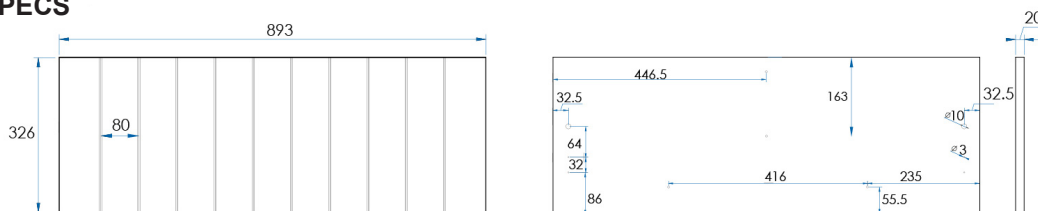

VENICE SLIM

Wall Hung Vanity 900mm Matte White

5
YEAR
WARRANTY

VANITY SPECS

DRAWER SPECS

SPECIFICATIONS

Combined Size	895x330x385mm (Including Drawer)
Material	Moisture Resistant 2 Pac with Full Length Extension Runners with Adaptive Cushioning which close gently and silently. DTC Drawer Runner Hardware
Colour/Finish	Matte White cabinet and Matte White drawer front with vertical panelling.
Installation	Wall Mount
Code	VNS900-M
Warranty	5 Year replacement product and parts: 1 year labour
Notes	Tops, Handles, Tapware and Basins Sold Separately

CASA LUSSO

Available at **hb** Highgrove Bathrooms.com.au

Due to our policy of continuous development, all designs and measurements are intended only as a guide and are subject to change without notice. Being hand made products they are subject to a size variance E&OE. This brochure is representative of the actual products at time of printing. Please confirm all particulars before purchase. Casa Lusso recommends having the product on site before commencing rough in. For our own established efforts supporting environmental and health preservation all of our Vanities are made to the commercially recognised E1 Standard.