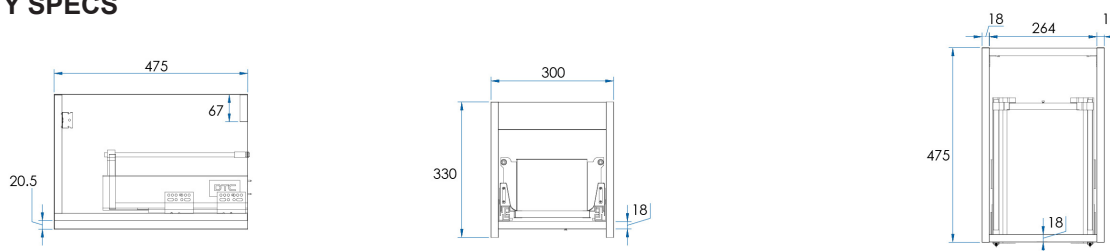

VENICE

Wall Hung Vanity 300mm Matte White

5
YEAR
WARRANTY

Pictured: VENICE Drawer and Wall Hung Vanity 300mm (Left) with 1x VENICE Drawer and Wall Hung Vanity in 600mm size (Right).

VANITY SPECS

DRAWER SPECS

SPECIFICATIONS

Size	300x330x475mm
Material	Moisture Resistant 2 Pac with Full Length Extension Runners with Adaptive Cushioning which close gently and silently. DTC Drawer Runner Hardware.
Colour/Finish	Matte White cabinet and Matte White drawer front with vertical panelling.
Installation	Wall Mount
Code	VNW300-M
Warranty	5 Year replacement product and parts: 1 year labour
Notes	Tops, Handles, Tapware and Basins Sold Separately

CASA LUSSO

Available at **[hb] Highgrove Bathrooms.com.au**

Due to our policy of continuous development, all designs and measurements are intended only as a guide and are subject to change without notice. Being hand made products they are subject to a size variance E&OE. This brochure is representative of the actual products at time of printing. Please confirm all particulars before purchase. Casa Lusso recommends having the product on site before commencing rough in. For our own established efforts supporting environmental and health preservation all of our Vanities are made to the commercially recognised E1 Standard.