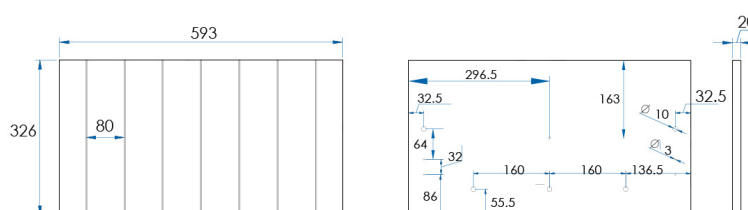

VENICE

Wall Hung Vanity 600mm Matte White

5
YEAR
WARRANTY

Pictured: 3 x VENICE Drawer and Wall Hung Vanities 600mm

VANITY SPECS

DRAWER SPECS

SPECIFICATIONS

Combined Size	595x330x495mm (Including Drawer)
Material	Moisture Resistant 2 Pac with Full Length Extension Runners with Adaptive Cushioning which close gently and silently. DTC Drawer Runner Hardware.
Colour/Finish	Matte White cabinet and Matte White drawer front with vertical panelling.
Installation	Wall Mount
Code	VNW600-M
Warranty	5 Year replacement product and parts: 1 year labour
Notes	Tops, Handles, Tapware and Basins Sold Separately

CASA LUSSO

Available at **[hb]** Highgrove Bathrooms.com.au

Due to our policy of continuous development, all designs and measurements are intended only as a guide and are subject to change without notice. Being hand made products they are subject to a size variance E&OE. This brochure is representative of the actual products at time of printing. Please confirm all particulars before purchase. Casa Lusso recommends having the product on site before commencing rough in. For our own established efforts supporting environmental and health preservation all of our Vanities are made to the commercially recognised E1 Standard.