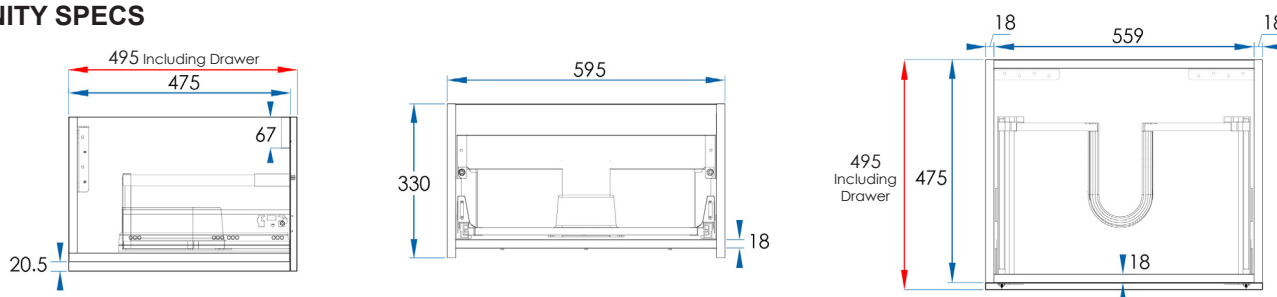

VENICE

Wall Hung Vanity 600mm Matte White

5
YEAR
WARRANTY

Pictured: 3 x VENICE Drawer and Wall Hung Vanities 600mm

VANITY SPECS

DRAWER SPECS

SPECIFICATIONS

Combined Size	595x330x495mm (Including Drawer)
Material	Moisture Resistant 2 Pac with Full Length Extension Runners with Adaptive Cushioning which close gently and silently. DTC Drawer Runner Hardware.
Colour/Finish	Matte White cabinet and Matte White drawer front with vertical panelling.
Installation	Wall Mount
Code	VNW600-M
Warranty	5 Year replacement product and parts: 1 year labour
Notes	Tops, Handles, Tapware and Basins Sold Separately

CASA LUSSO

Available at **[hb]** Highgrove Bathrooms.com.au

Due to our policy of continuous development, all designs and measurements are intended only as a guide and are subject to change without notice. Being hand made products they are subject to a size variance E&OE. This brochure is representative of the actual products at time of printing. Please confirm all particulars before purchase. Casa Lusso recommends having the product on site before commencing rough in. For our own established efforts supporting environmental and health preservation all of our Vanities are made to the commercially recognised E1 Standard.