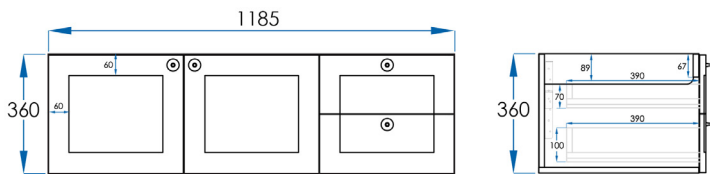

## Wall Hung Hamptons Vanity 1200mm

**5**  
YEAR  
WARRANTY

CODE	COLOUR	HEIGHT	WIDTH	DEPTH	DOORS	DRAWERS
VOL1200-M	Matte White	360	1185	490mm	2	2
VOL1200-DB	Deep Blue					

For our own established efforts supporting environmental and health preservation all of our Vanities are made to the commercially recognised E1 Standard.

## SPECIFICATIONS

<b>Size</b>	1185x360x490mm
<b>Material</b>	Moisture resistant 2 Pac. Modern finger pull doors and soft close drawers runners and door hinges. Handles and Vanity Tops Sold Separately.
<b>Installation</b>	Wall Hung
<b>Warranty</b>	5 Year replacement product and parts: 1 year labour