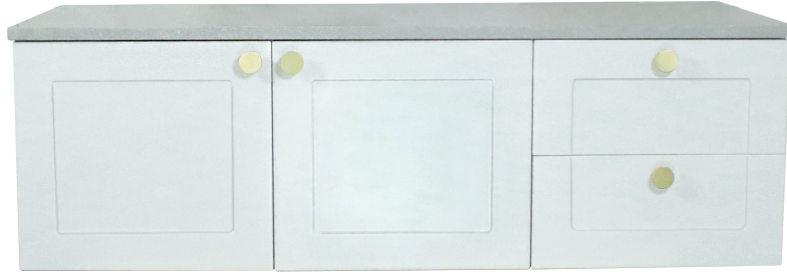

## Wall Hung Hamptons Vanity 1200mm

**5**  
YEAR  
WARRANTY

CODE	COLOUR	HEIGHT	WIDTH	DEPTH	DOORS	DRAWERS
VOL1200-M	Matte White	360	1185	490mm	2	2
VOL1200-DB	Deep Blue					

For our own established efforts supporting environmental and health preservation all of our Vanities are made to the commercially recognised E1 Standard.

## SPECIFICATIONS

<b>Size</b>	1185x360x490mm
<b>Material</b>	Moisture resistant 2 Pac. Modern finger pull doors and soft close drawers runners and door hinges. Handles and Vanity Tops Sold Separately.
<b>Installation</b>	Wall Hung
<b>Warranty</b>	5 Year replacement product and parts: 1 year labour