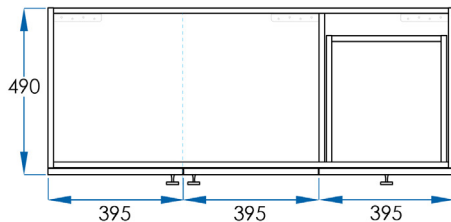

## Wall Hung Hamptons Vanity 1200mm

**5**  
YEAR  
WARRANTY

CODE	COLOUR	HEIGHT	WIDTH	DEPTH	DOORS	DRAWERS
VOL1200-M	Matte White	360	1185	490mm	2	2
VOL1200-DB	Deep Blue					

For our own established efforts supporting environmental and health preservation all of our Vanities are made to the commercially recognised E1 Standard.

## SPECIFICATIONS

<b>Size</b>	1185x360x490mm
<b>Material</b>	Moisture resistant 2 Pac. Modern finger pull doors and soft close drawers runners and door hinges. Handles and Vanity Tops Sold Separately.
<b>Installation</b>	Wall Hung
<b>Warranty</b>	5 Year replacement product and parts: 1 year labour