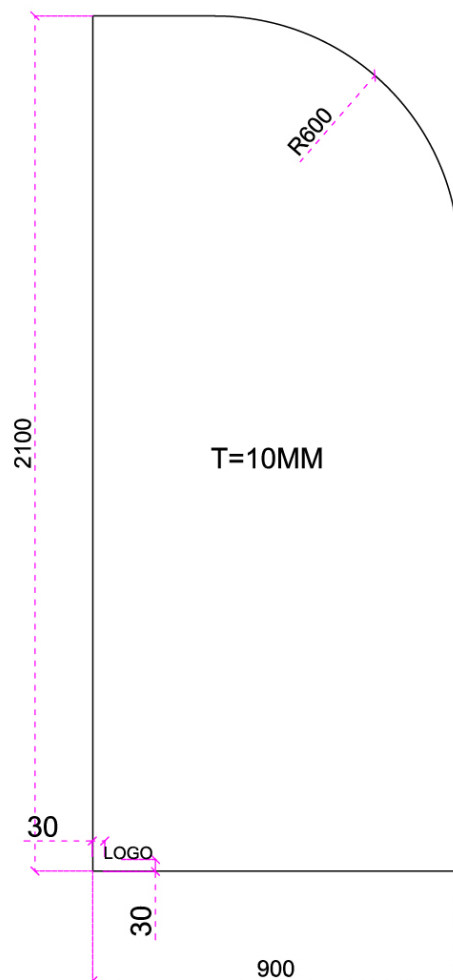

# VOGUE

Frameless Radius Glass Panel Bronze Tint - 900x2100x10mm

## SPECIFICATIONS

Size	900x2100x10mm
Code	VRG900
Warranty	2 yr replacement product or parts   1 yr labour. To meet Australian safety standards and for warranty purposes, toughened safety glass must be installed by a licensed glazier.
Notes	Toughened Safety Shower Glass Panels made to Australian Standards Code AS/NZS 2208:1996 Safety glazing materials in buildings.