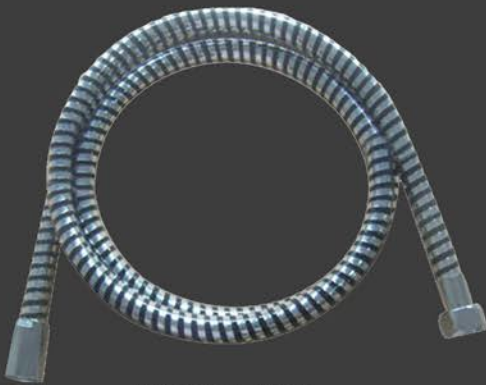

# fluid

[www.casalusso.com.au](http://www.casalusso.com.au)

**W1001-A01**  
Silver/Black

**W1001-A01-1**  
Silver Grey

**W1001-A01-2**  
Silver

**W1001-A01-3**  
Black

**W1001-A01-4**  
White

## Specifications

1500mm Certified Hand Shower Hose  
Contemporary design and functionality  
High Quality PVC finish  
Australian Standards Watermark Certified