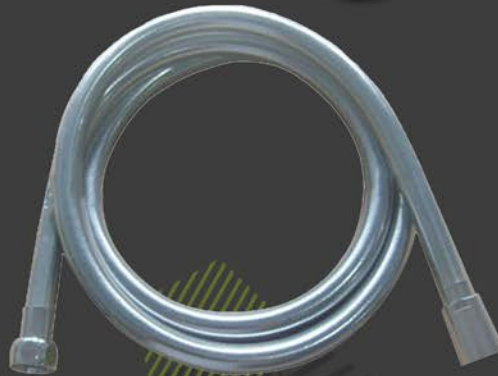

# fluid

[www.casalusso.com.au](http://www.casalusso.com.au)

**W1001-A01**  
Silver/Black

**W1001-A01-1**  
Silver Grey

**W1001-A01-2**  
Silver

**W1001-A01-3**  
Black

**W1001-A01-4**  
White

## Specifications

1500mm Certified Hand Shower Hose  
Contemporary design and functionality  
High Quality PVC finish  
Australian Standards Watermark Certified