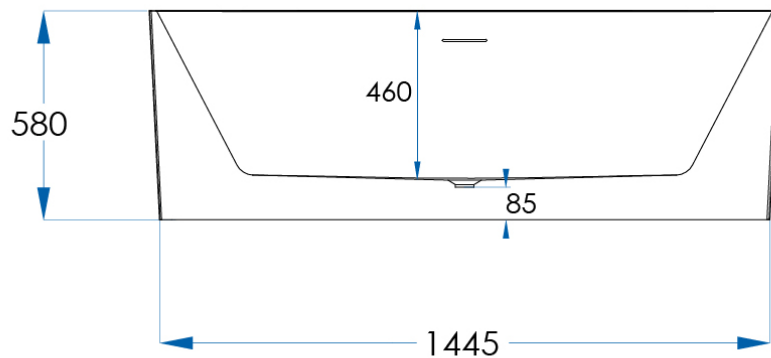

WAVE

Freestanding Bath with
Overflow Matte White 1500mm

SPECIFICATIONS

SIZE	1500 x 745 x 580mm
MATERIAL	Sanitary Grade Acrylic
FINISH	Matte White
WASTE SIZE	50mm
CAPACITY	306L
WEIGHT	38kg
WARRANTY	7 year replacement product (bath shell): 1 year labour
PRODUCT CODE	WAF1500-M