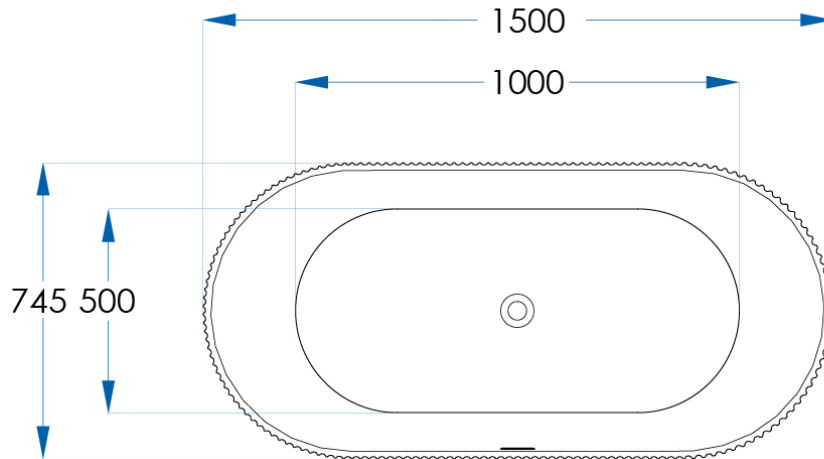

WAVE

Freestanding Bath with
Overflow Matte White 1500mm

SPECIFICATIONS

SIZE	1500 x 745 x 580mm
MATERIAL	Sanitary Grade Acrylic
FINISH	Matte White
WASTE SIZE	50mm
CAPACITY	306L
WEIGHT	38kg
WARRANTY	7 year replacement product (bath shell): 1 year labour
PRODUCT CODE	WAF1500-M