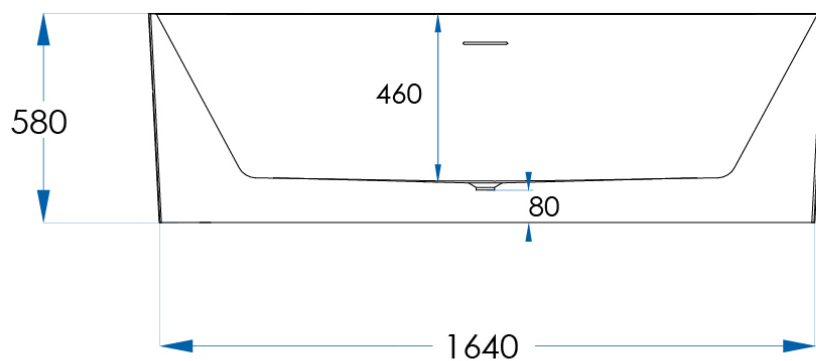

WAVE

Freestanding Bath with
Overflow Matte White 1700mm

SPECIFICATIONS

SIZE	1700 x 800 x 580mm
MATERIAL	Sanitary Grade Acrylic
FINISH	Matte White
WASTE SIZE	50mm
CAPACITY	381L
WEIGHT	45kg
WARRANTY	7 year replacement product (bath shell): 1 year labour
PRODUCT CODE	WAF1700-M