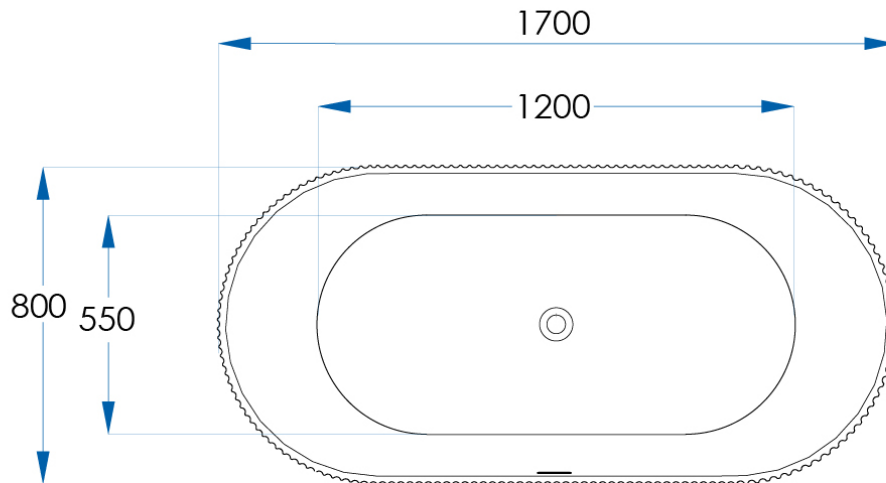

WAVE

Freestanding Bath with
Overflow Matte White 1700mm

SPECIFICATIONS

SIZE	1700 x 800 x 580mm
MATERIAL	Sanitary Grade Acrylic
FINISH	Matte White
WASTE SIZE	50mm
CAPACITY	381L
WEIGHT	45kg
WARRANTY	7 year replacement product (bath shell): 1 year labour
PRODUCT CODE	WAF1700-M