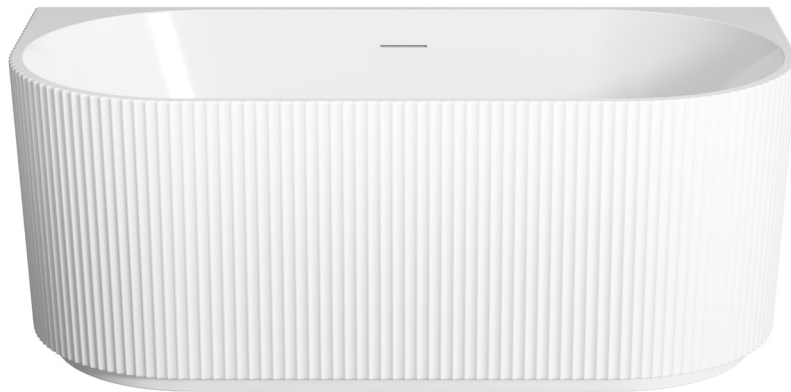

WAVE PLUS

Back to Wall Bath with Overflow Matte White 1500mm

2
YEAR
WARRANTY

SPECIFICATIONS

Size	1500x750mm
Height	585mm
Material	Sanitary Grade Acrylic
Finish	Matte White
Waste Size	50mm
Capacity	250L
Weight	43kg
Code	WBP1500-M
Warranty	2 year replacement product 7 Day right of Return, 2-year warranty applies for leaks or structural issues. Cosmetic/Fit variations are not covered.