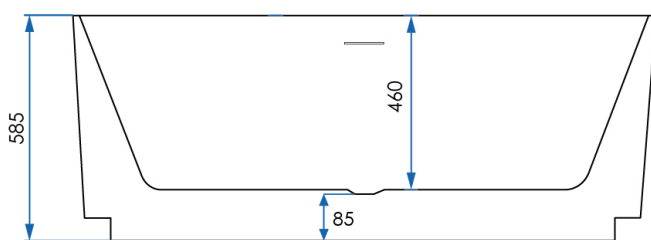

WAVE PLUS

Back to Wall Bath with Overflow Matte White 1500mm

2
YEAR
WARRANTY

SPECIFICATIONS

Size	1500x750mm
Height	585mm
Material	Sanitary Grade Acrylic
Finish	Matte White
Waste Size	50mm
Capacity	250L
Weight	43kg
Code	WBP1500-M
Warranty	2 year replacement product 7 Day right of Return, 2-year warranty applies for leaks or structural issues. Cosmetic/Fit variations are not covered.

Disclaimer: As these products are handmade, a size variance of ± 10 mm may occur. It is essential to measure the unit on-site before installation and Casa Lusso advises having the product on-site before rough-in.

Wave Plus - Freestanding Baths – Factory 2nd

These baths are sold at a reduced price due to potential cosmetic or dimensional variations. Examples may include:

- Bath contours may be uneven, potentially causing minor water pooling.
- Back-to-wall faces may show slight variation, affecting perfect squaring to walls.
- Waste outlet position may vary.
- Minor colour variations between surfaces.