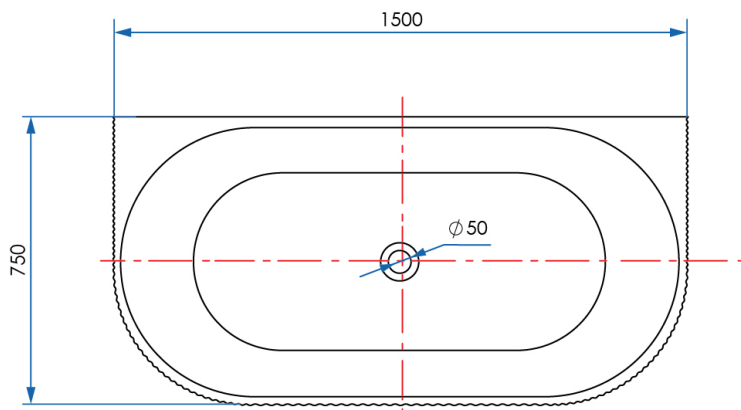

WAVE PLUS

Back to Wall Bath with Overflow Matte White 1500mm

2
YEAR
WARRANTY

SPECIFICATIONS

Size	1500x750mm
Height	585mm
Material	Sanitary Grade Acrylic
Finish	Matte White
Waste Size	50mm
Capacity	250L
Weight	43kg
Code	WBP1500-M
Warranty	2 year replacement product 7 Day right of Return, 2-year warranty applies for leaks or structural issues. Cosmetic/Fit variations are not covered.

Disclaimer: As these products are handmade, a size variance of ± 10 mm may occur. It is essential to measure the unit on-site before installation and Casa Lusso advises having the product on-site before rough-in.