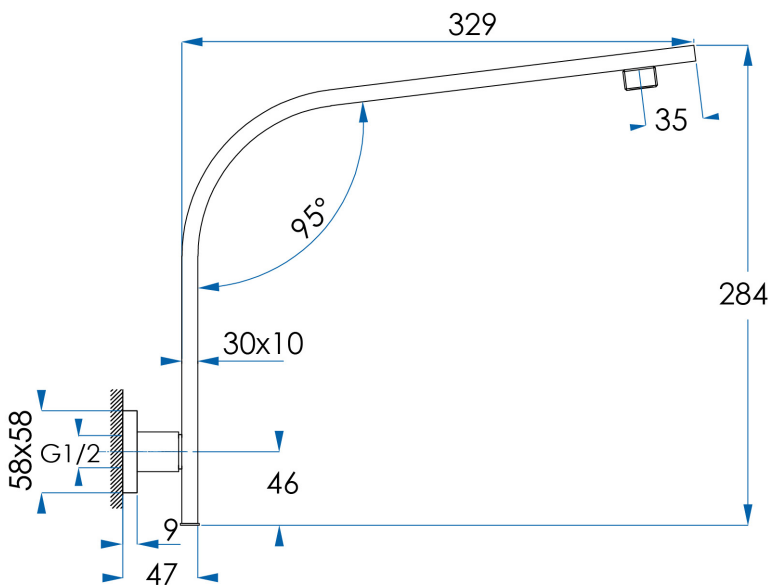

QUADRA

Square Gooseneck Wall Arm Matte Black

5
YEAR
WARRANTY

SPECIFICATIONS

Material	Solid Brass Construction with Matte Black finish
Code	WGOOSQ-MB
Warranty	5 year replacement product or parts

CASA LUSO

Due to our policy of continuous development, all designs and measurements are intended only as a guide and are subject to change without notice. Being hand made products they are subject to a size variance E&OE. This brochure is representative of the actual products at time of printing. Please confirm all particulars before purchase. Casa Lusso recommends having the product on site before commencing rough in.