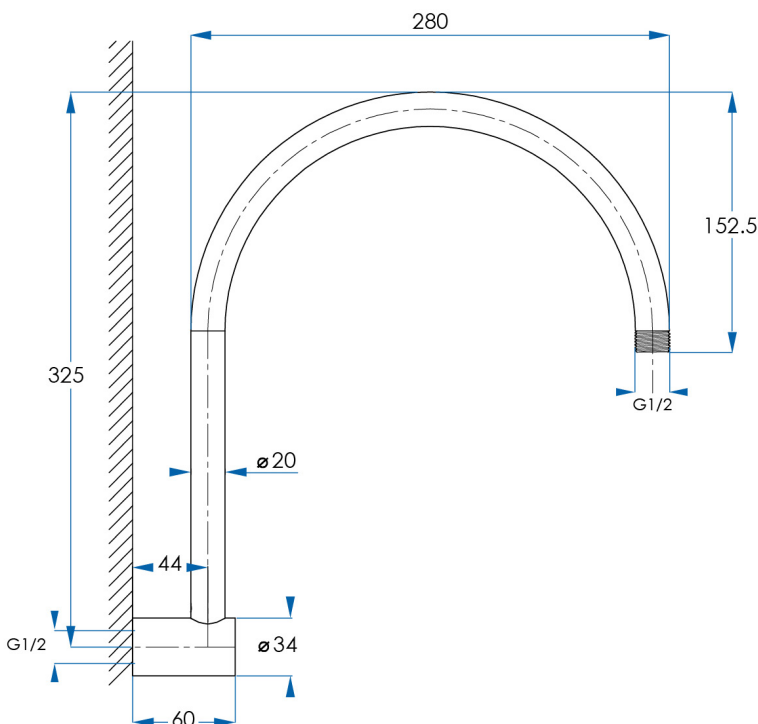

# SPIN BRUSHED BRASS 'GOOSENECK'

Round Shower Wall Arm

**5**  
YEAR  
WARRANTY

## SPECIFICATIONS

<b>Material</b>	Solid Brass construction with an industrial grade PVD (Physical Vapor Deposition) electro plate finish.
<b>Code</b>	WGOOSR-BB
<b>Warranty</b>	5 year replacement product or parts