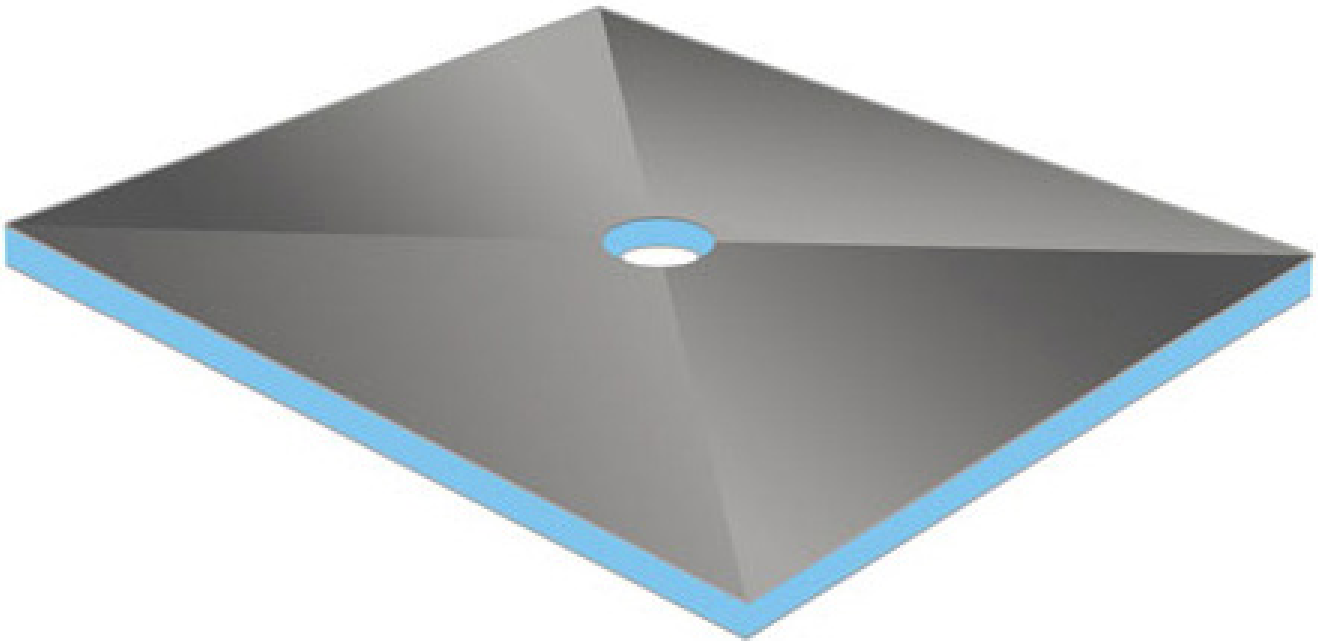

# EZILAY

900x900x25mm Shower Tray (Centre Waste)

**7**  
YEAR  
WARRANTY

## SPECIFICATIONS

<b>Size</b>	900x900mm
<b>Depth</b>	25mm
<b>Material</b>	Extruded Polystyrene core, layered on each side with a cement polymer mortar which has been embedded with a fibreglass mesh.
<b>Code</b>	XPS9090
<b>Warranty</b>	7 year replacement product